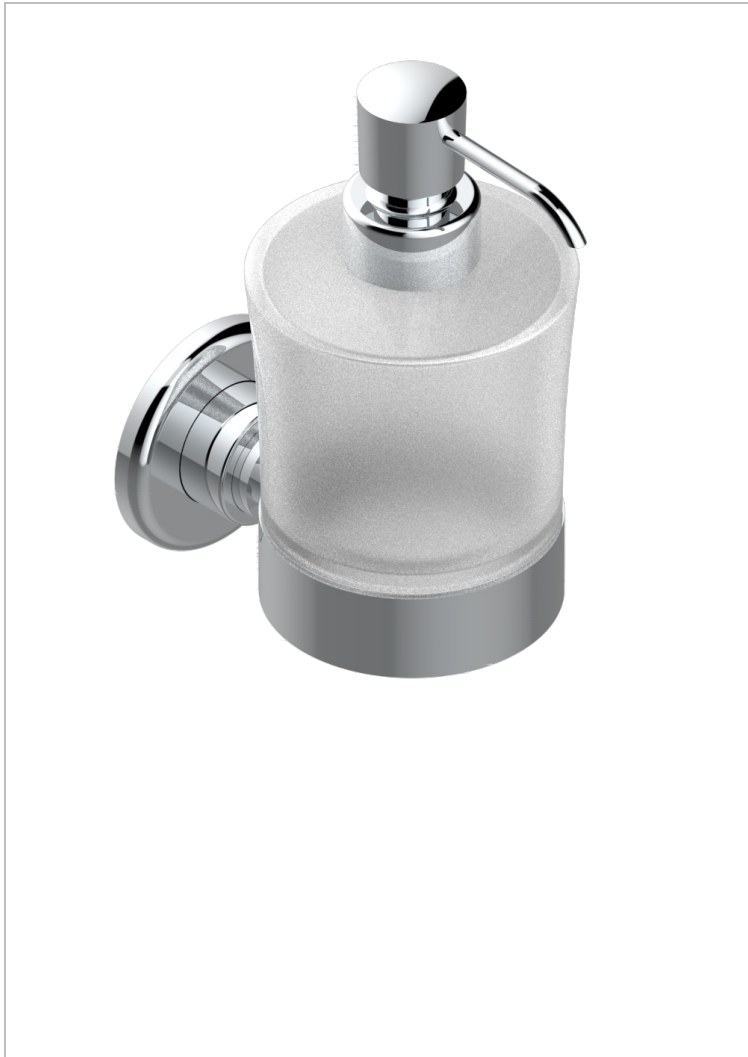

SAINT-GERMAIN WITH LEVER

G7D-613

Wall mounted liquid soap dispenser

CHARACTERISTIC

- Saint-germain with lever
- Wall mounted liquid soap dispenser

AVAILABLE FINITIONS

Antique nickel - H28
Black ceram - D30
Blush PVD - H62
Brass color PVD - H49
Brown bronze color PVD - F33
Gold color PVD - H52

Graphite PVD - H64
Lacquered light bronze - D01
Matt Umber PVD - H67
Matt blush PVD - H60
Matt brass color PVD - H50
Matt brown bronze color PVD - F34

Matt chrome - C02
Matt gold - F07
Matt gold color PVD - H53
Matt graphite PVD - H65
Matt nickel (color finish) - C01
Matt nickel color PVD - H56

Natural smoked Brass - A13
Nickel color PVD - H55
Polished chrome (color finish) - A02
Polished chrome / Polished gold (color finish) - G02
Polished gold (color finish) - F01
Polished nickel - B01

Soft gold - F30
Soft matt gold - F31
Umber PVD - H66