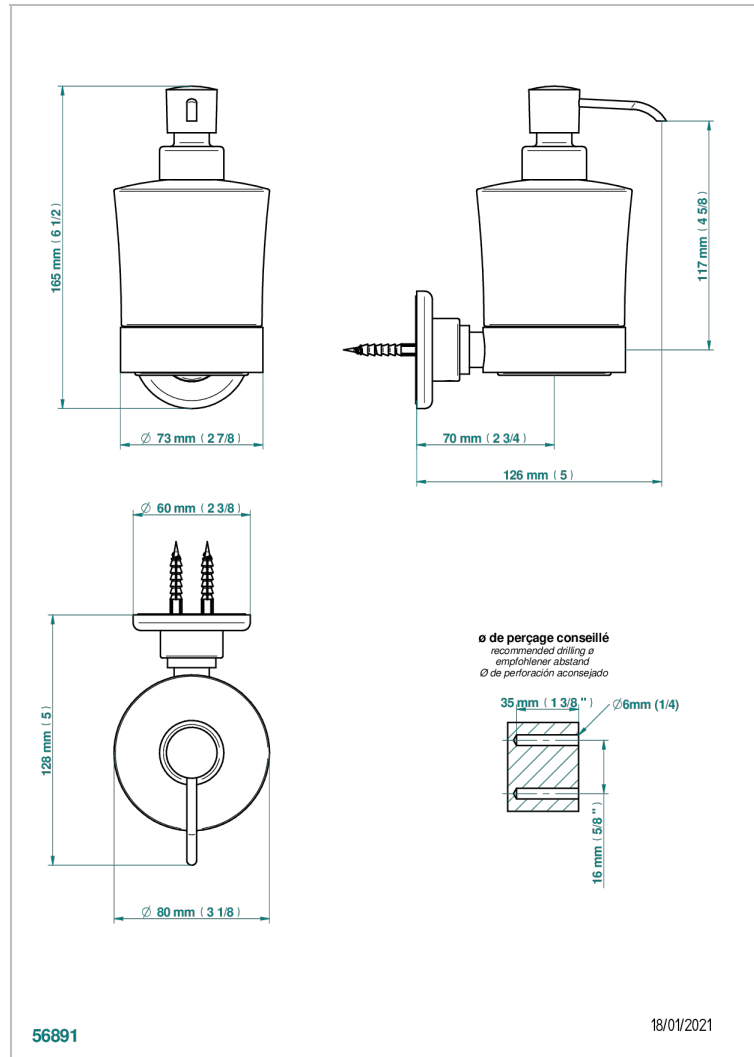

SAINT-GERMAIN WITH LEVER

G7D-613

Wall mounted liquid soap dispenser

CHARACTERISTIC

- Saint-germain with lever
- Wall mounted liquid soap dispenser

AVAILABLE FINITIONS

Antique nickel - H28
Black ceram - D30
Blush PVD - H62
Brass color PVD - H49
Brown bronze color PVD - F33
Gold color PVD - H52