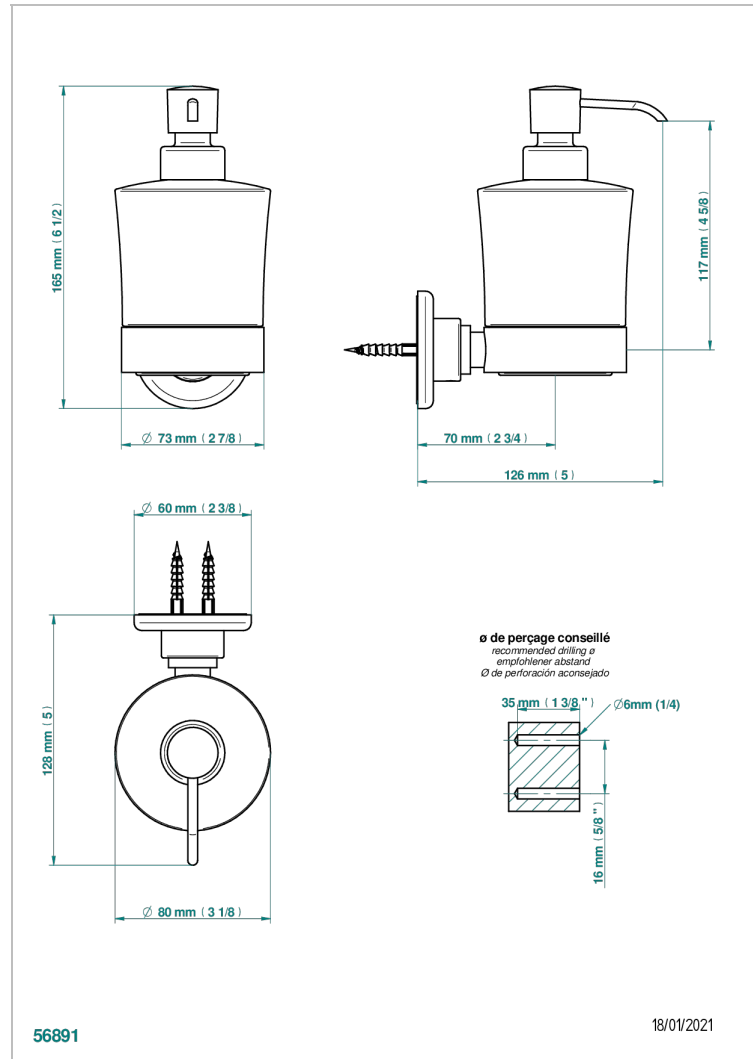

# BEAUBOURG WITH LEVER HANDLES

G7B-613

wall liquid soap dispenser

THG<sup>®</sup>  
PARIS

## CHARACTERISTIC

- Beaubourg with lever handles
- wall liquid soap dispenser