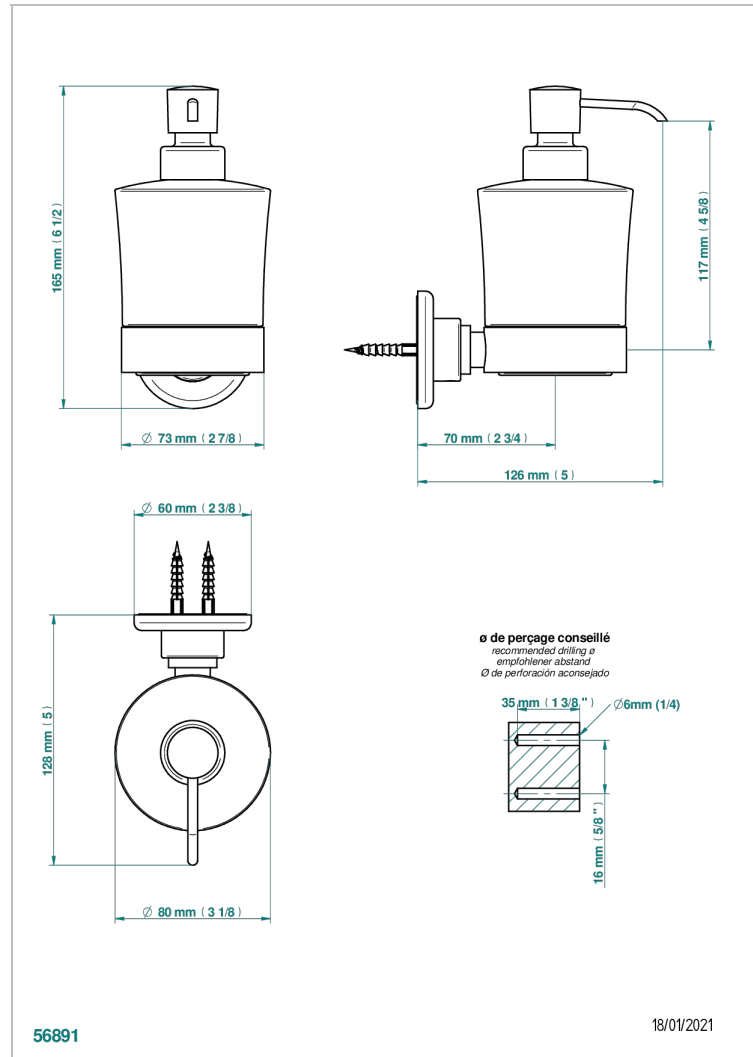

BEAUBOURG WITH LEVER

G7B-613

Wall mounted liquid soap dispenser

THG[®]
PARIS

CHARACTERISTIC

- Beaubourg with lever
- Wall mounted liquid soap dispenser

AVAILABLE FINITIONS

Antique nickel - H28
Black ceram - D30
Blush PVD - H62
Brass color PVD - H49
Brown bronze color PVD - F33
Gold color PVD - H52