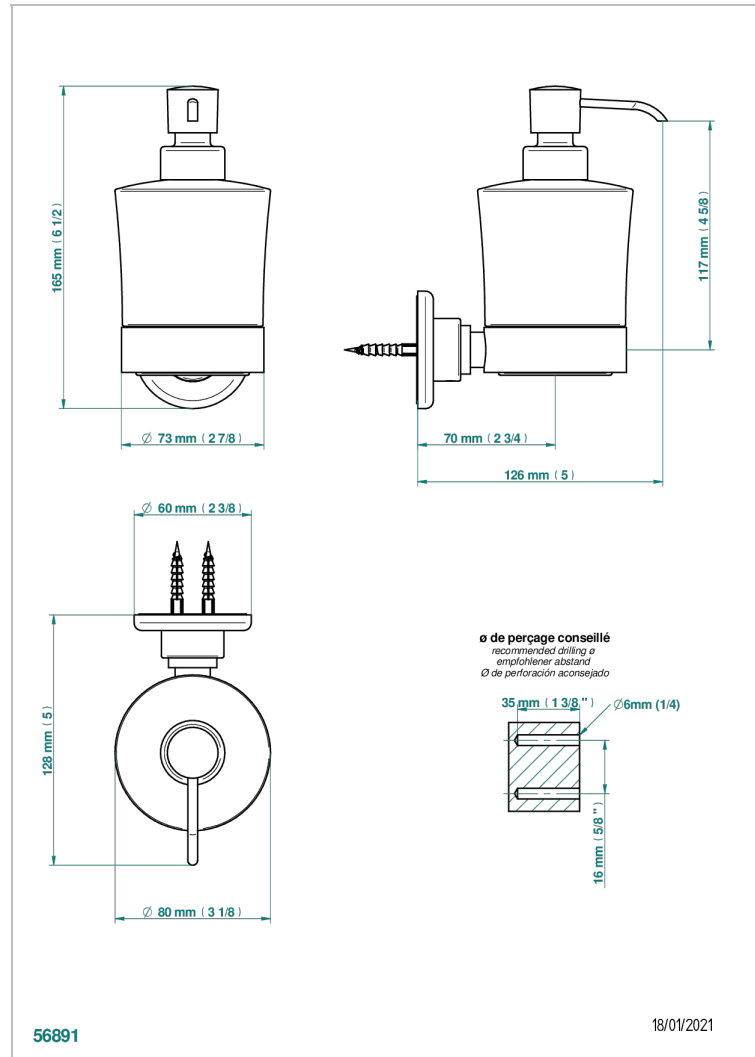

BEAUBOURG WITH LEVER

G7B-613

Wall mounted liquid soap dispenser

THG[®]
PARIS

CHARACTERISTIC

- Beaubourg with lever
- Wall mounted liquid soap dispenser

AVAILABLE FINITIONS

Antique nickel - H28
Black ceram - D30
Blush PVD - H62
Brass color PVD - H49
Brown bronze color PVD - F33
Gold color PVD - H52