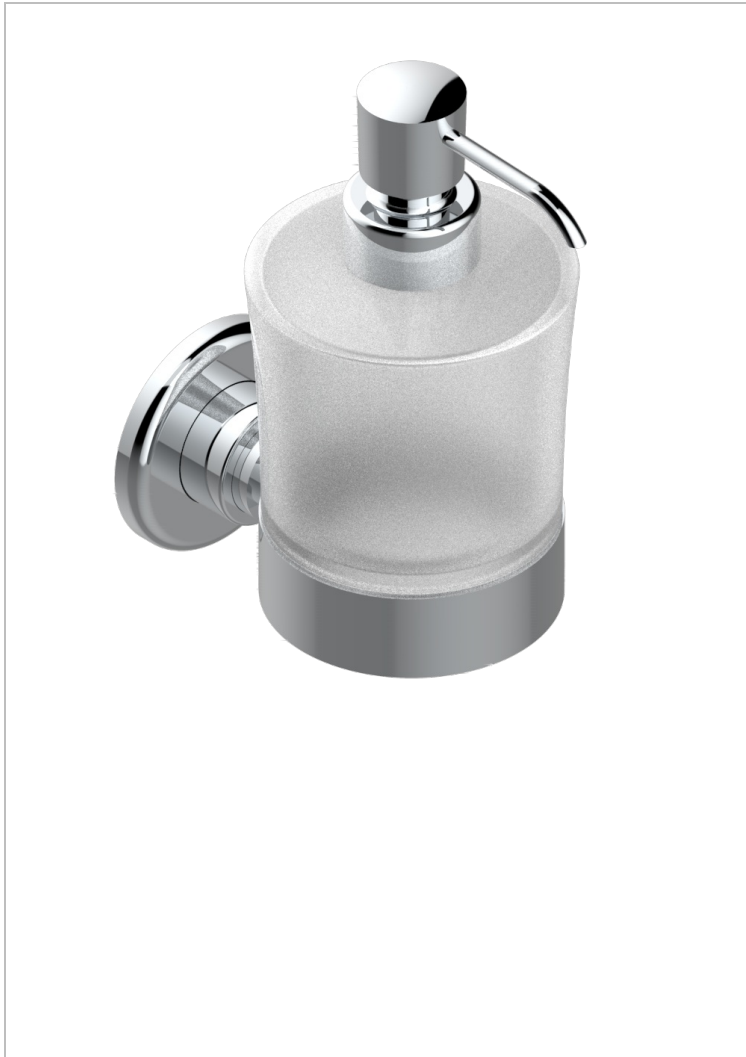

BEAUBOURG WITH LEVER

G7B-613

Wall mounted liquid soap dispenser

THG[®]
PARIS

CHARACTERISTIC

- Beaubourg with lever
- Wall mounted liquid soap dispenser

AVAILABLE FINITIONS

Antique nickel - H28
Black ceram - D30
Blush PVD - H62
Brass color PVD - H49
Brown bronze color PVD - F33
Gold color PVD - H52

Graphite PVD - H64
Lacquered light bronze - D01
Matt Umber PVD - H67
Matt blush PVD - H60
Matt brass color PVD - H50
Matt brown bronze color PVD - F34

Matt chrome - C02
Matt gold - F07
Matt gold color PVD - H53
Matt graphite PVD - H65
Matt nickel (color finish) - C01
Matt nickel color PVD - H56

Natural smoked Brass - A13
Nickel color PVD - H55
Polished chrome (color finish) - A02
Polished chrome / Polished gold (color finish) - G02
Polished gold (color finish) - F01
Polished nickel - B01

Soft gold - F30
Soft matt gold - F31
Umber PVD - H66