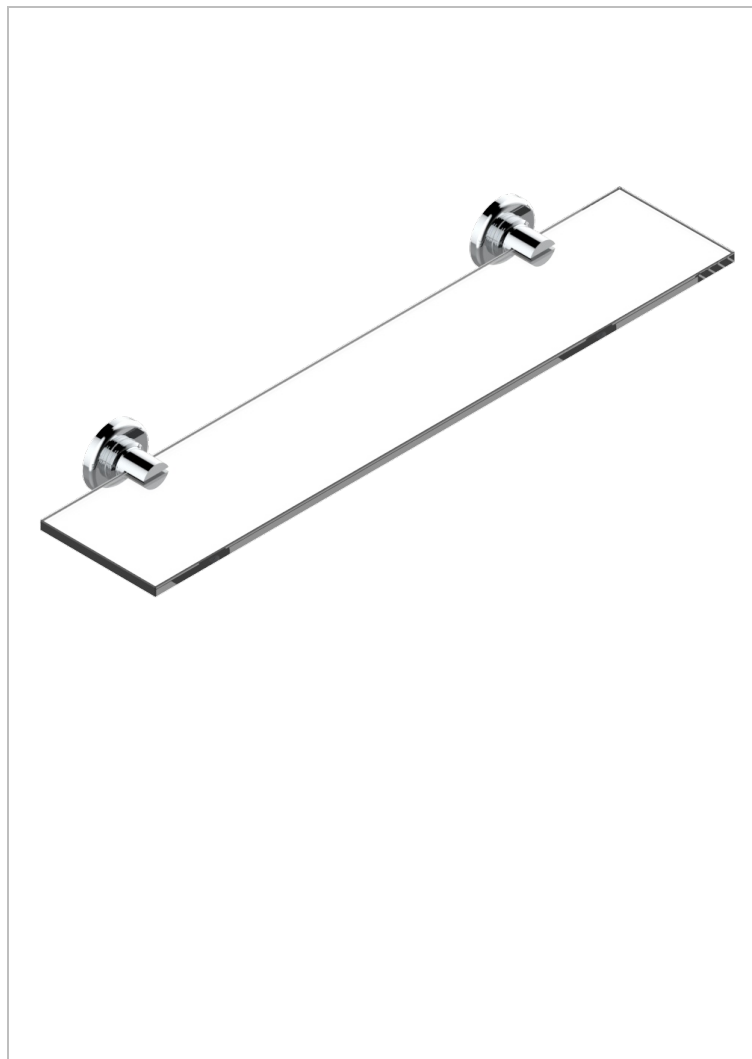

# BEAUBOURG WITH LEVER HANDLES

G7B-564

Glass shelf with brackets

## CHARACTERISTIC

- Beaubourg with lever handles
- Glass shelf with brackets