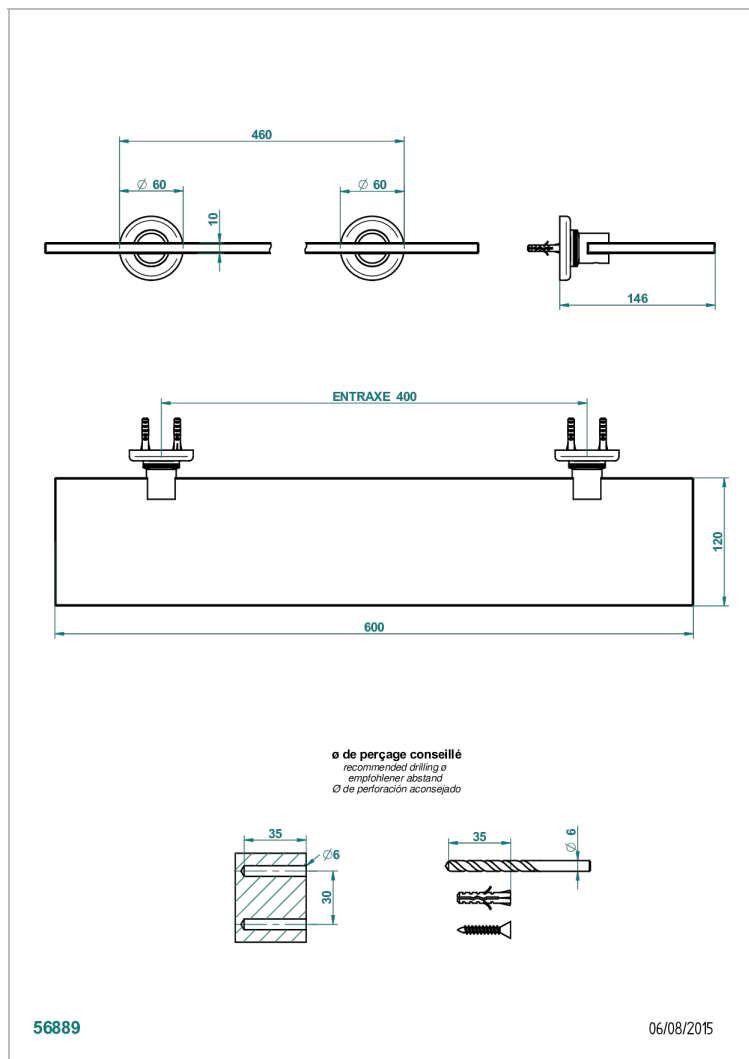

# BEAUBOURG WITH LEVER HANDLES

G7B-564

Glass shelf with brackets

## CHARACTERISTIC

- Beaubourg with lever handles
- Glass shelf with brackets