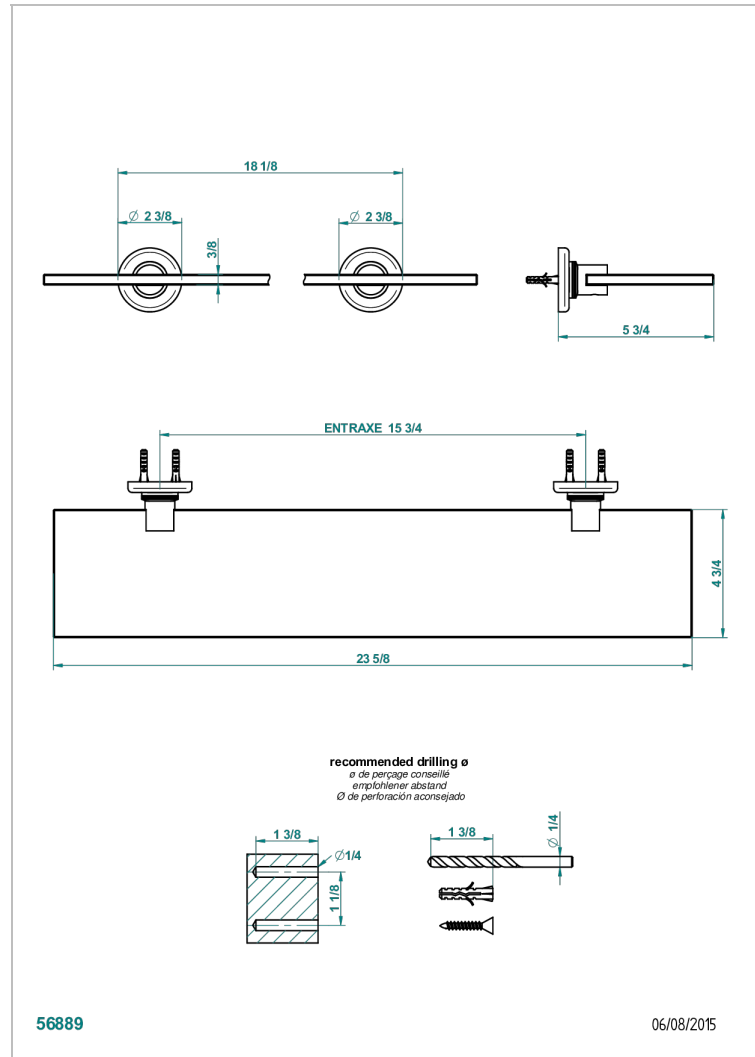

BEAUBOURG WITH LEVER HANDLES

G7B-564

Glass shelf with brackets

THG[®]
PARIS

56889

06/08/2015

CHARACTERISTIC

- Beaubourg with lever handles
- Glass shelf with brackets