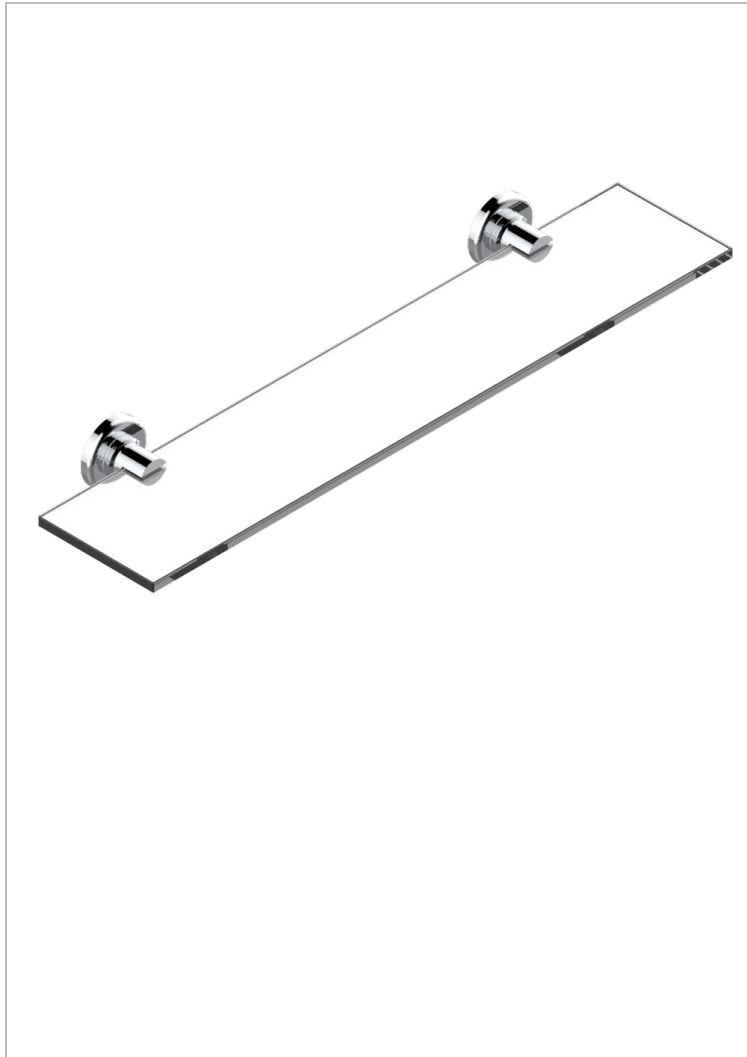

BEAUBOURG WITH LEVER HANDLES

G7B-564

Glass shelf with brackets

THG[®]
PARIS

56889

06/08/2015

CHARACTERISTIC

- Beaubourg with lever handles
- Glass shelf with brackets

Soft gold - F30
Soft matt gold - F31
Umber PVD - H66