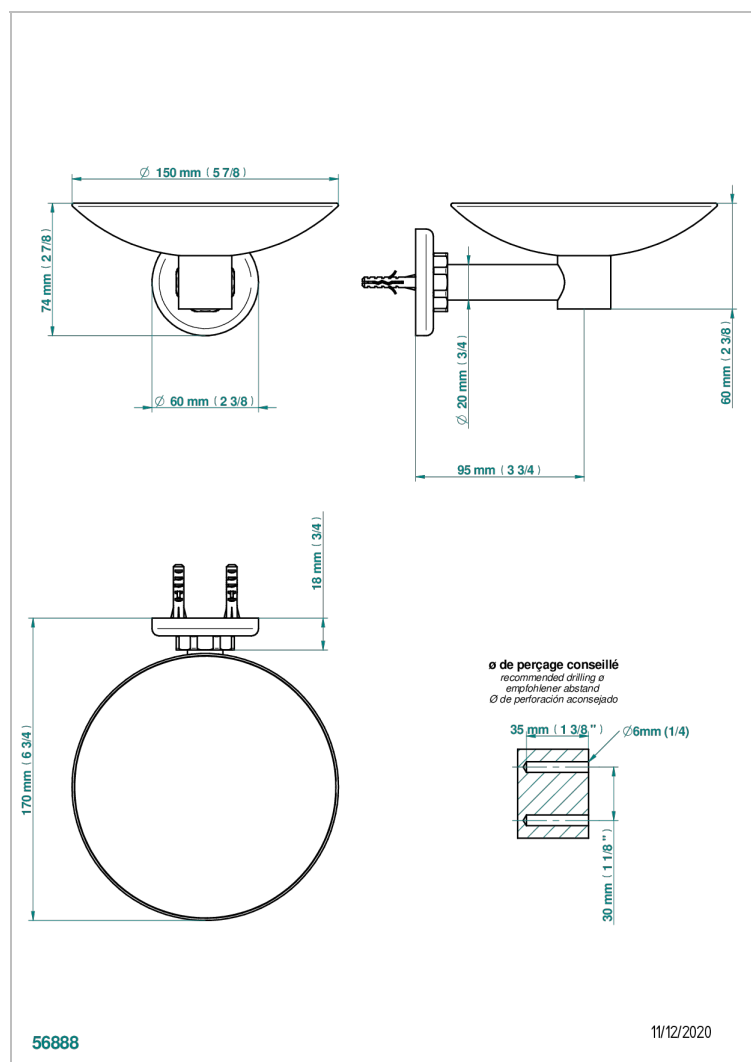

CLUB SAINT-GERMAIN WITH LEVER HANDLES

G7J-546GM

Soap dish, wall mounted, 6" diameter

CHARACTERISTIC

- Club Saint-Germain with lever handles
- Soap dish, wall mounted, 6" diameter

AVAILABLE FINITIONS

Black ceram - D30
Blush PVD - H62
Brass color PVD - H49
Brown bronze color PVD - F33
Chrome polished - A02
Chrome polished / gold polished - G02