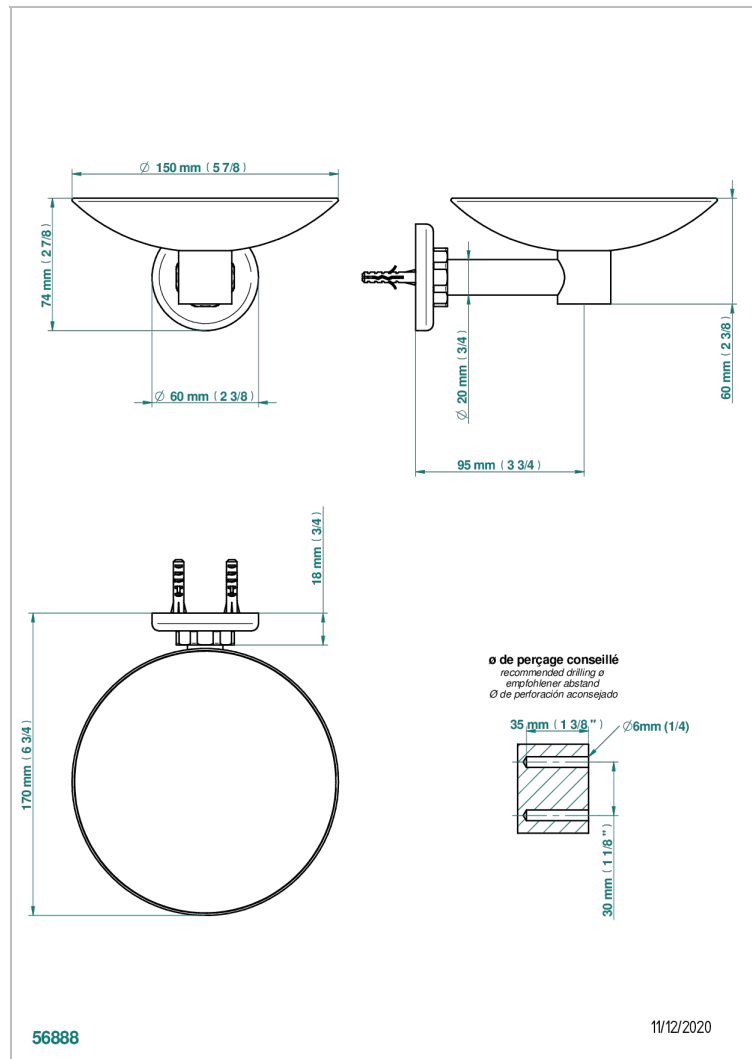

CLUB SAINT-GERMAIN WITH LEVER

G7J-546GM

Wall mounted soap dish, \varnothing 150 mm

CHARACTERISTIC

- Club Saint-Germain with lever
- Wall mounted soap dish, \varnothing 150 mm

AVAILABLE FINITIONS

Antique nickel - H28
Black ceram - D30
Blush PVD - H62
Brass color PVD - H49
Brown bronze color PVD - F33
Gold color PVD - H52