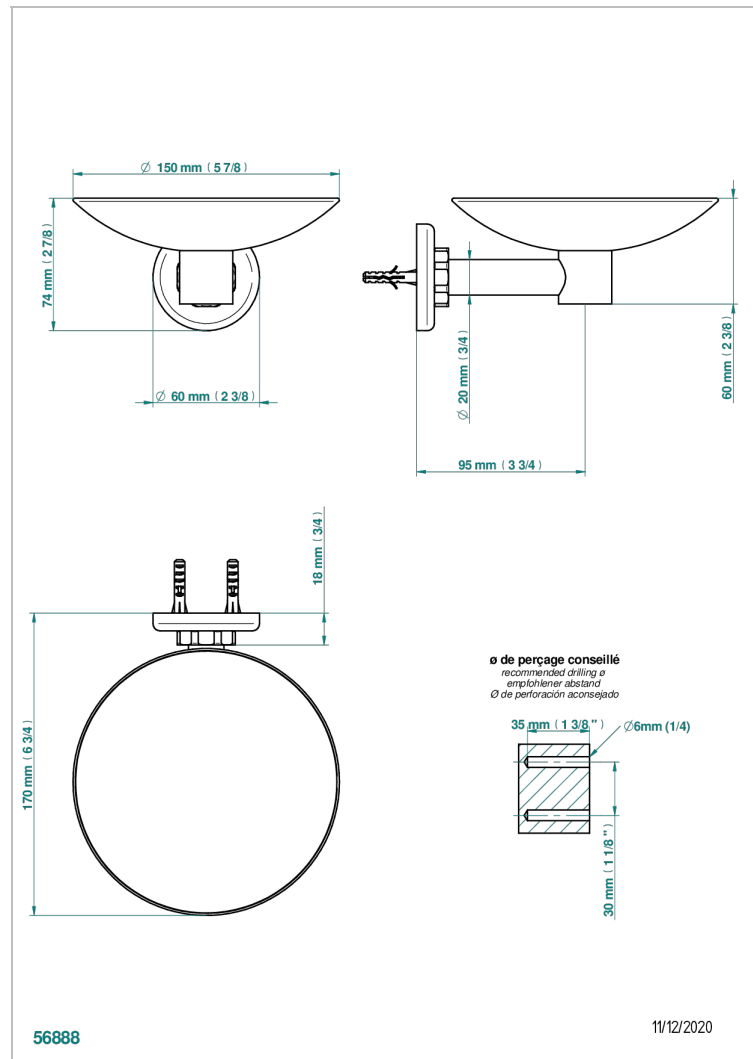

SAINT-GERMAIN WITH LEVER HANDLES

G7D-546GM

Soap dish, wall mounted, 6" diameter

THG[®]
PARIS

CHARACTERISTIC

- Saint-germain with lever handles
- Soap dish, wall mounted, 6" diameter

AVAILABLE FINITIONS

Black ceram - D30
Blush PVD - H62
Brass color PVD - H49
Brown bronze color PVD - F33
Chrome polished - A02
Chrome polished / gold polished - G02