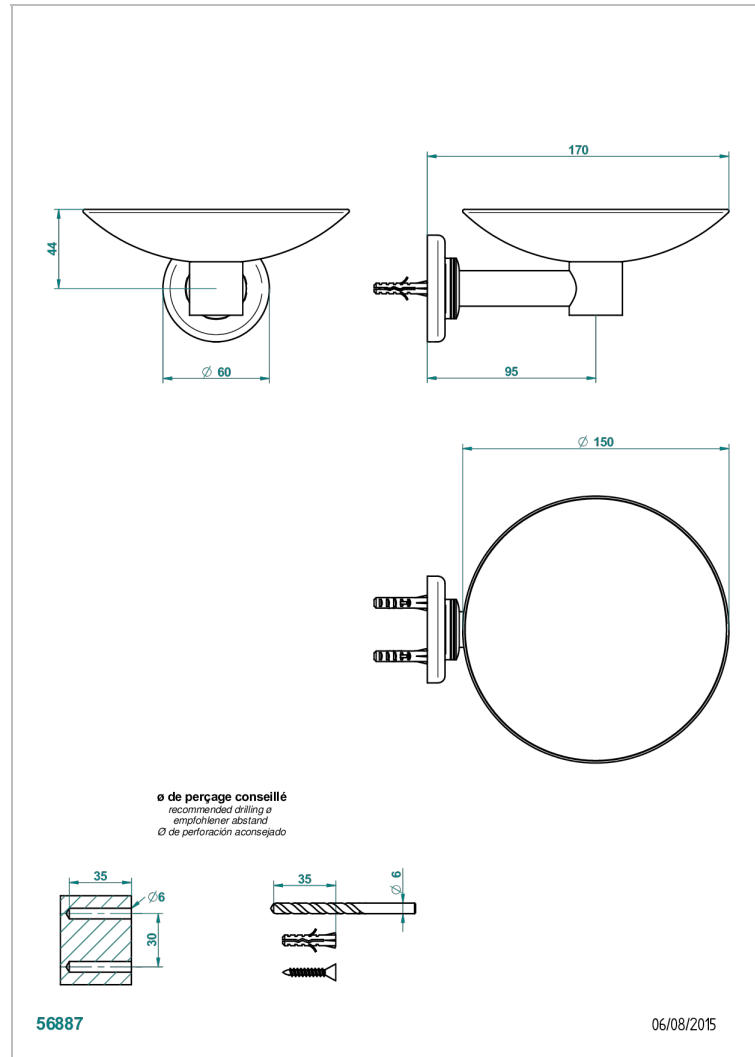

BEAUBOURG WITH LEVER HANDLES

G7B-546GM

Soap dish, wall mounted, 6" diameter

THG[®]
PARIS

CHARACTERISTIC

- Beaubourg with lever handles
- Soap dish, wall mounted, 6" diameter

AVAILABLE FINITIONS

Black ceram - D30
Blush PVD - H62
Brass color PVD - H49
Brown bronze color PVD - F33
Chrome polished - A02
Chrome polished / gold polished - G02