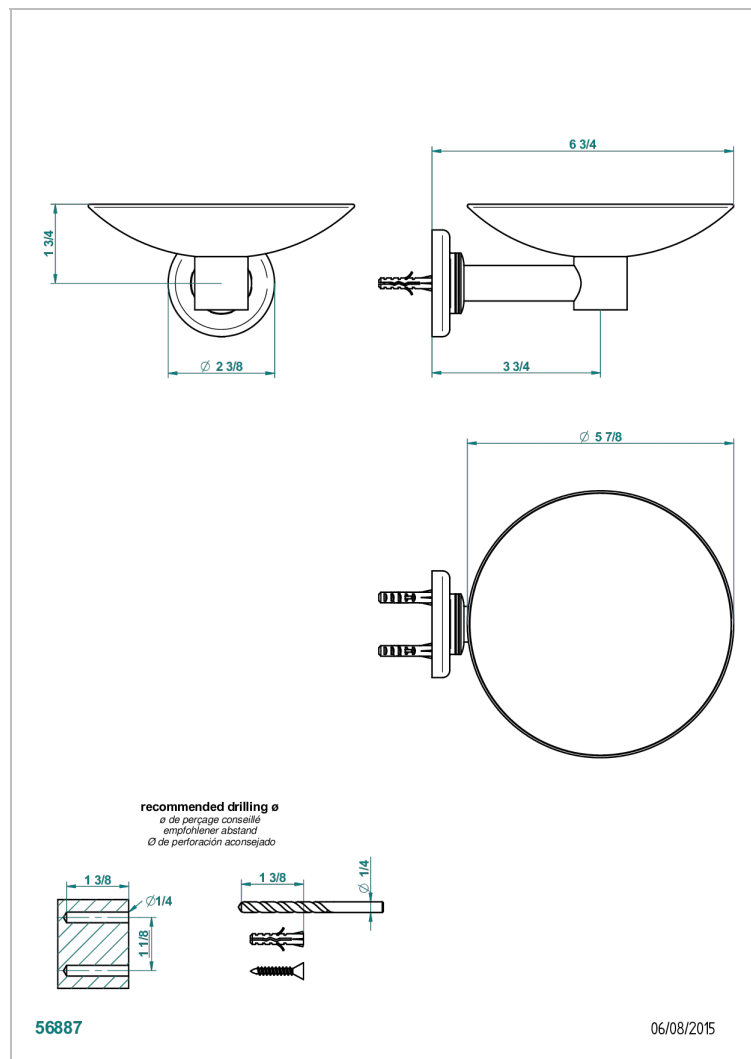

BEAUBOURG WITH LEVER HANDLES

G7B-546GM

Soap dish, wall mounted, 6" diameter

CHARACTERISTIC

- Beaubourg with lever handles
- Soap dish, wall mounted, 6" diameter

AVAILABLE FINITIONS

Black ceram - D30
Blush PVD - H62
Brass color PVD - H49
Brown bronze color PVD - F33
Chrome polished - A02
Chrome polished / gold polished - G02