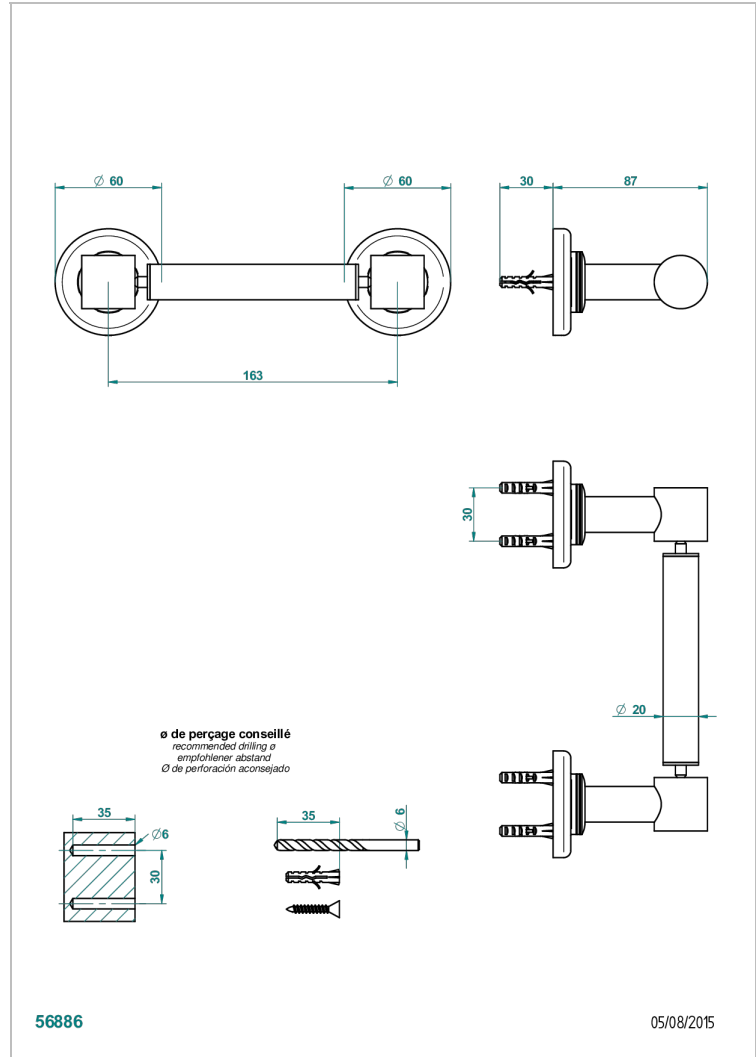

BEAUBOURG WITH LEVER HANDLES

G7B-543M

Paper roll holder

CHARACTERISTIC

- Beaubourg with lever handles
- Paper roll holder

AVAILABLE FINITIONS

Black ceram - D30
Blush PVD - H62
Brass color PVD - H49
Brown bronze color PVD - F33
Chrome polished - A02
Chrome polished / gold polished - G02