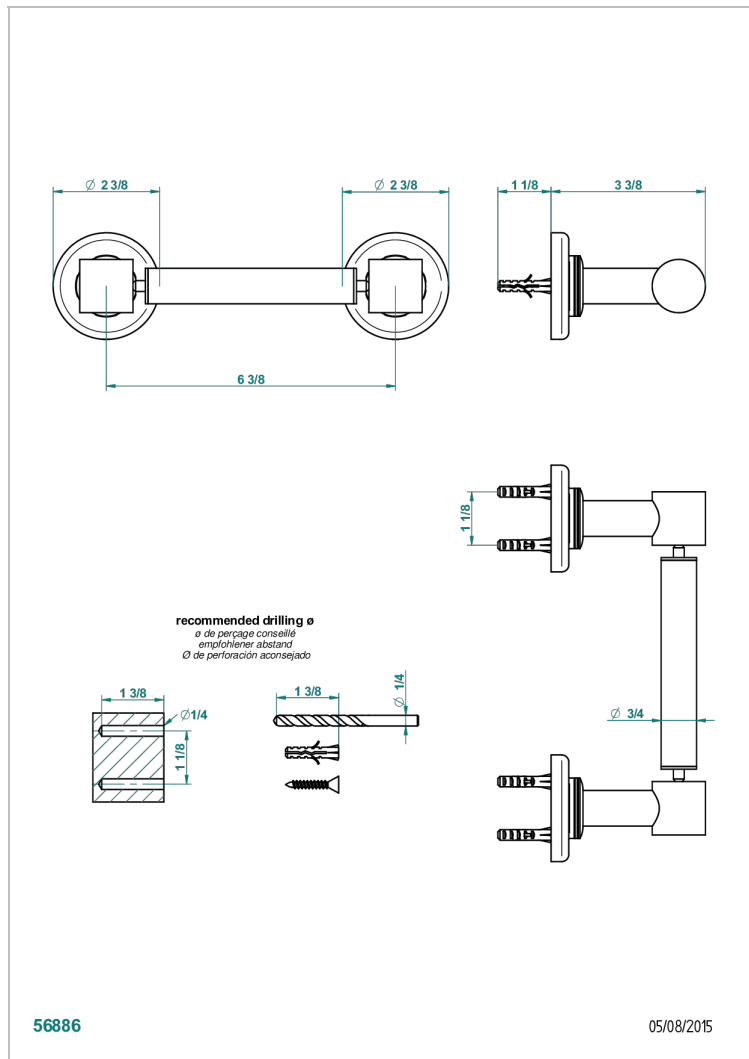

BEAUBOURG WITH LEVER HANDLES

G7B-543M

Paper roll holder

CHARACTERISTIC

- Beaubourg with lever handles
- Paper roll holder

AVAILABLE FINITIONS

Black ceram - D30
 Blush PVD - H62
 Brass color PVD - H49
 Brown bronze color PVD - F33
 Chrome polished - A02
 Chrome polished / gold polished - G02