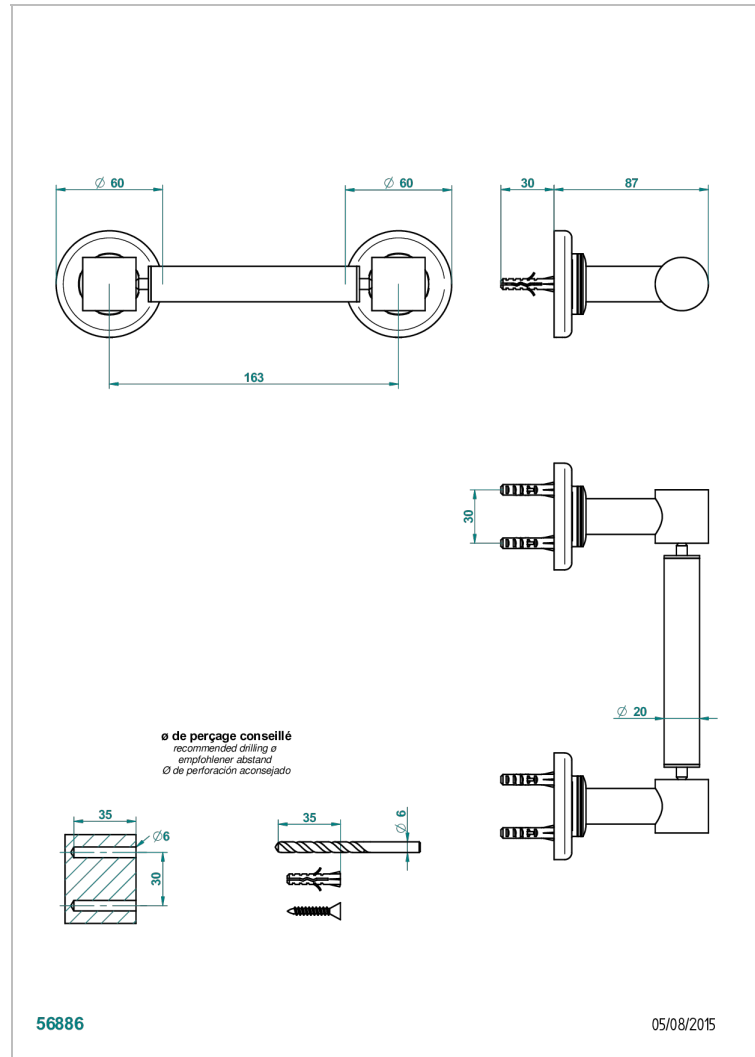

BEAUBOURG WITH LEVER

G7B-543M

Paper roll holder

THG[®]
PARIS

CHARACTERISTIC

- Beaubourg with lever
- Paper roll holder

AVAILABLE FINITIONS

Antique nickel - H28
Black ceram - D30
Blush PVD - H62
Brass color PVD - H49
Brown bronze color PVD - F33
Gold color PVD - H52