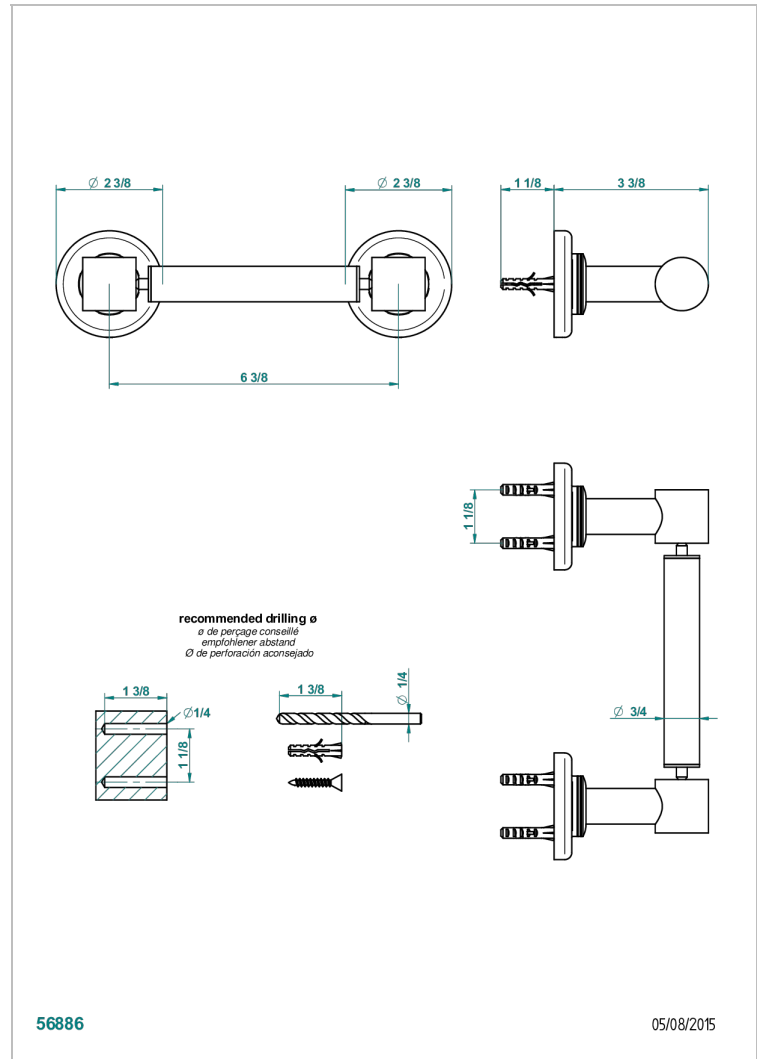

BEAUBOURG WITH LEVER

G7B-543M

Paper roll holder

THG[®]
PARIS

CHARACTERISTIC

- Beaubourg with lever
- Paper roll holder

AVAILABLE FINITIONS

Antique nickel - H28
Black ceram - D30
Blush PVD - H62
Brass color PVD - H49
Brown bronze color PVD - F33
Gold color PVD - H52