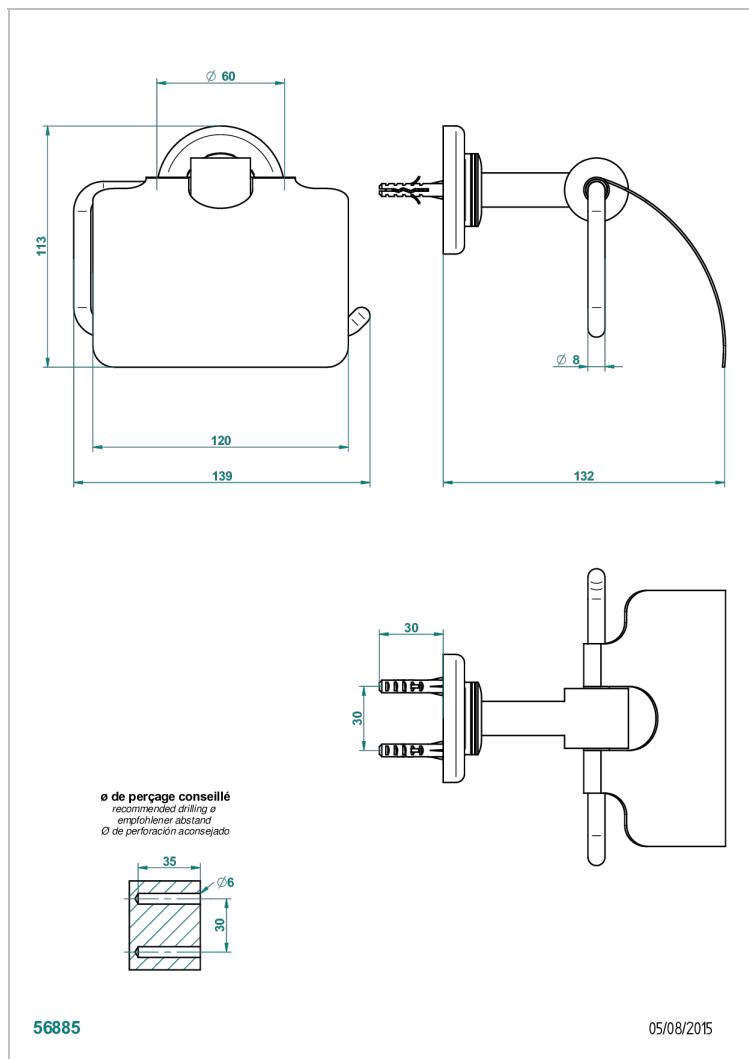

BEAUBOURG WITH LEVER HANDLES

G7B-538AC

Toilet paper holder, single mount with cover

CHARACTERISTIC

- Beaubourg with lever handles
- Toilet paper holder, single mount with cover

AVAILABLE FINITIONS

Black ceram - D30
Blush PVD - H62
Brass color PVD - H49
Brown bronze color PVD - F33
Chrome polished - A02
Chrome polished / gold polished - G02