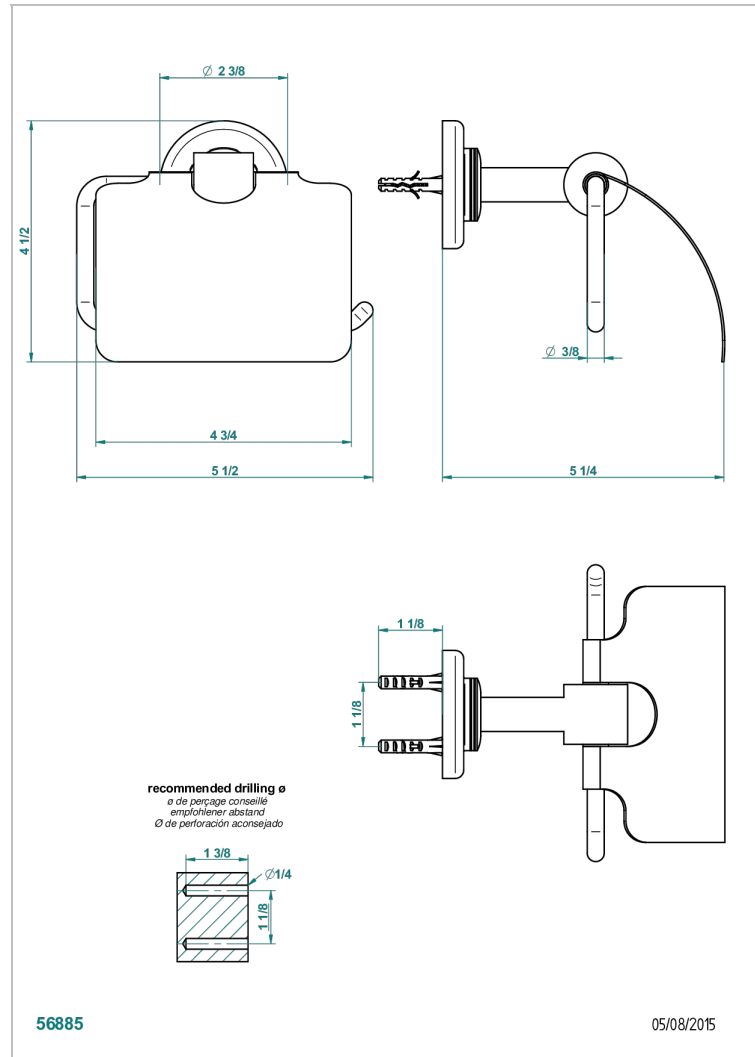

BEAUBOURG WITH LEVER HANDLES

G7B-538AC

THG[®]
PARIS

Toilet paper holder, single mount with cover

CHARACTERISTIC

- Beaubourg with lever handles
- Toilet paper holder, single mount with cover

AVAILABLE FINITIONS