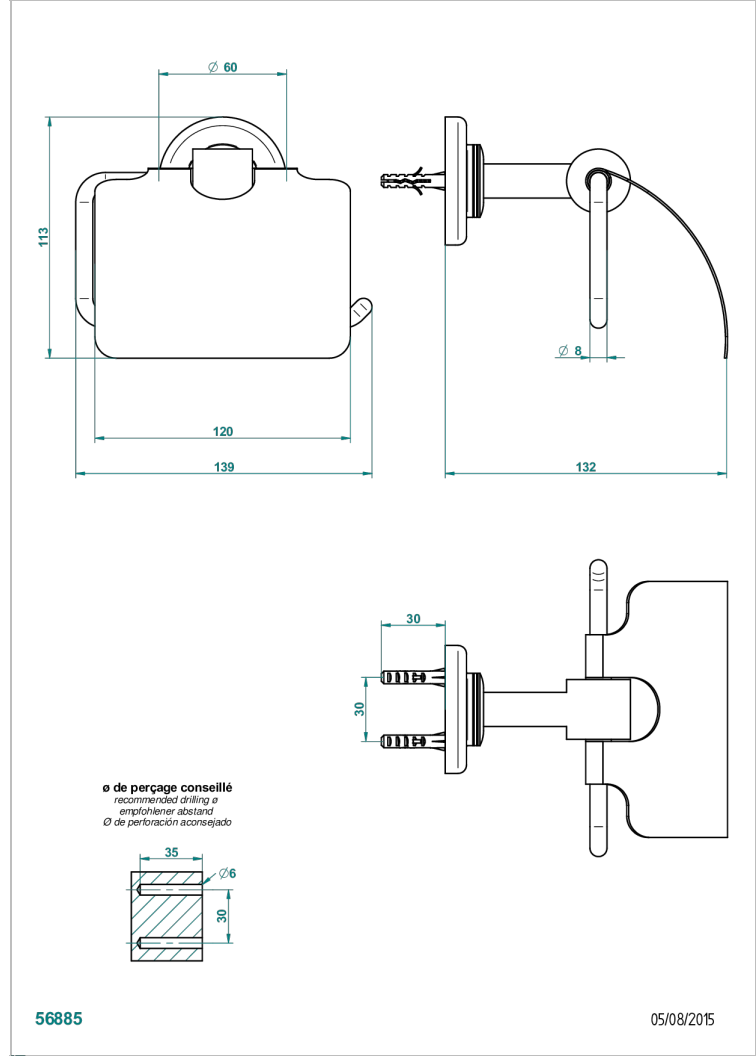

BEAUBOURG WITH LEVER

G7B-538AC

Wall mounted WC paper holder with cover

THG[®]
PARIS

CHARACTERISTIC

- Beaubourg with lever
- Wall mounted WC paper holder with cover

AVAILABLE FINITIONS

Antique nickel - H28
Black ceram - D30
Blush PVD - H62
Brass color PVD - H49
Brown bronze color PVD - F33
Gold color PVD - H52