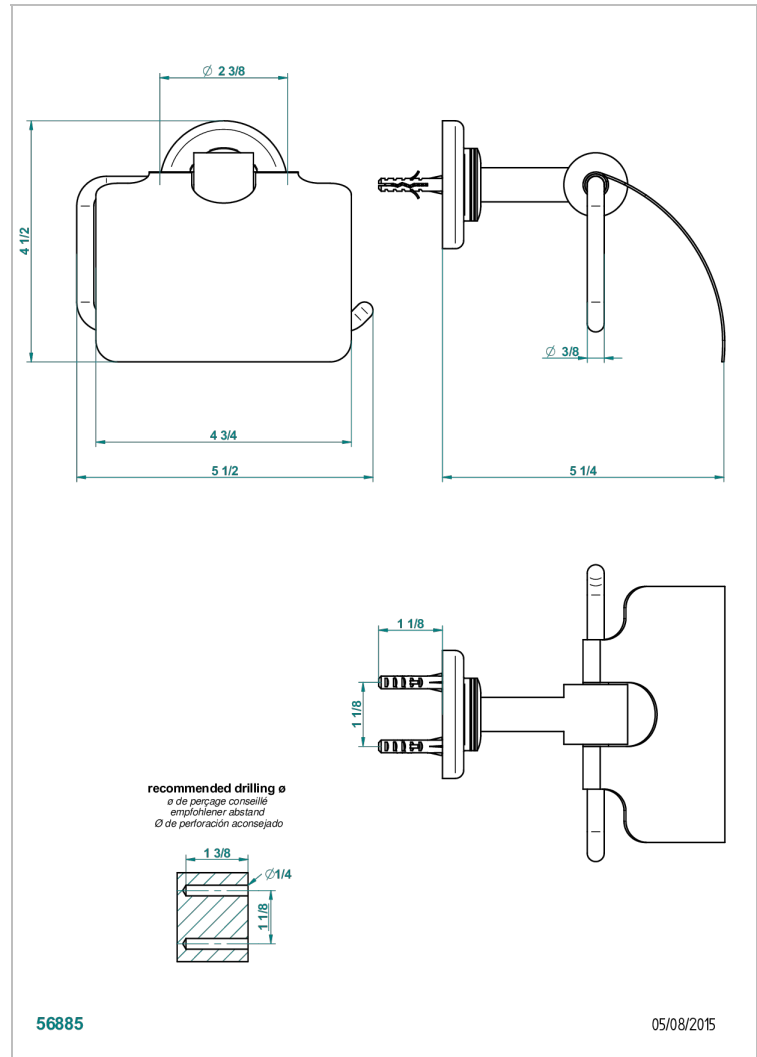

# BEAUBOURG WITH LEVER

G7B-538AC

Wall mounted WC paper holder with cover

THG<sup>®</sup>  
PARIS

## CHARACTERISTIC

- Beaubourg with lever
- Wall mounted WC paper holder with cover