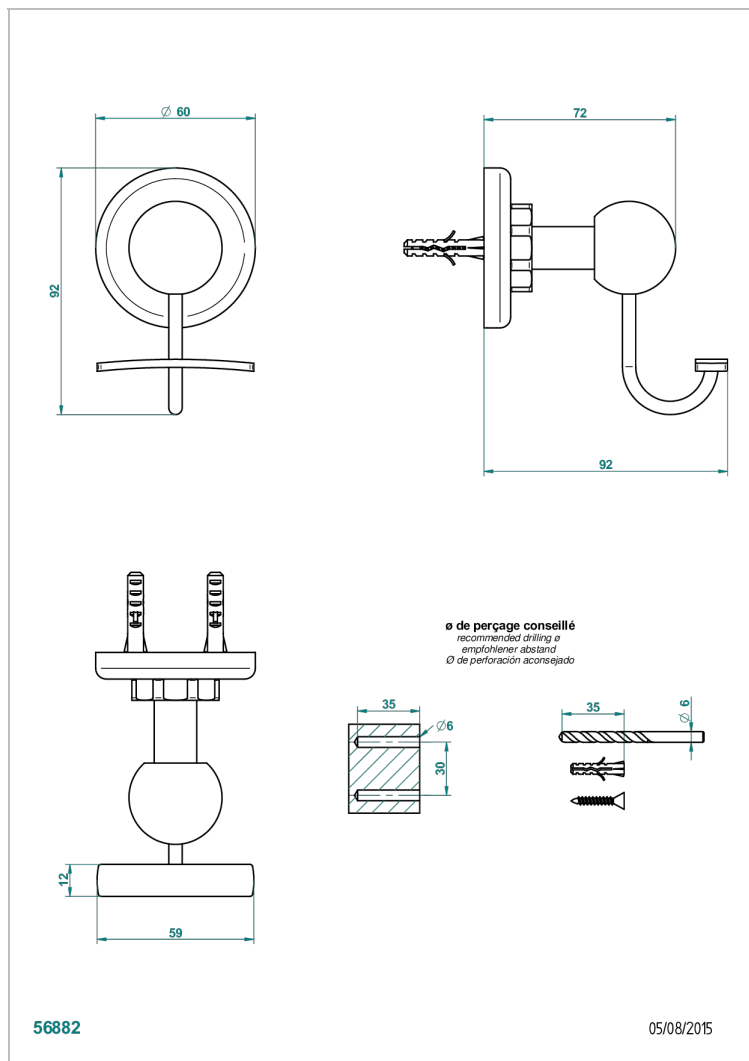

CLUB SAINT-GERMAIN WITH LEVER HANDLES

G7J-510

Robe hook

CHARACTERISTIC

- Club Saint-Germain with lever handles
- Robe hook

AVAILABLE FINITIONS

Black ceram - D30
Blush PVD - H62
Brass color PVD - H49
Brown bronze color PVD - F33
Chrome polished - A02
Chrome polished / gold polished - G02