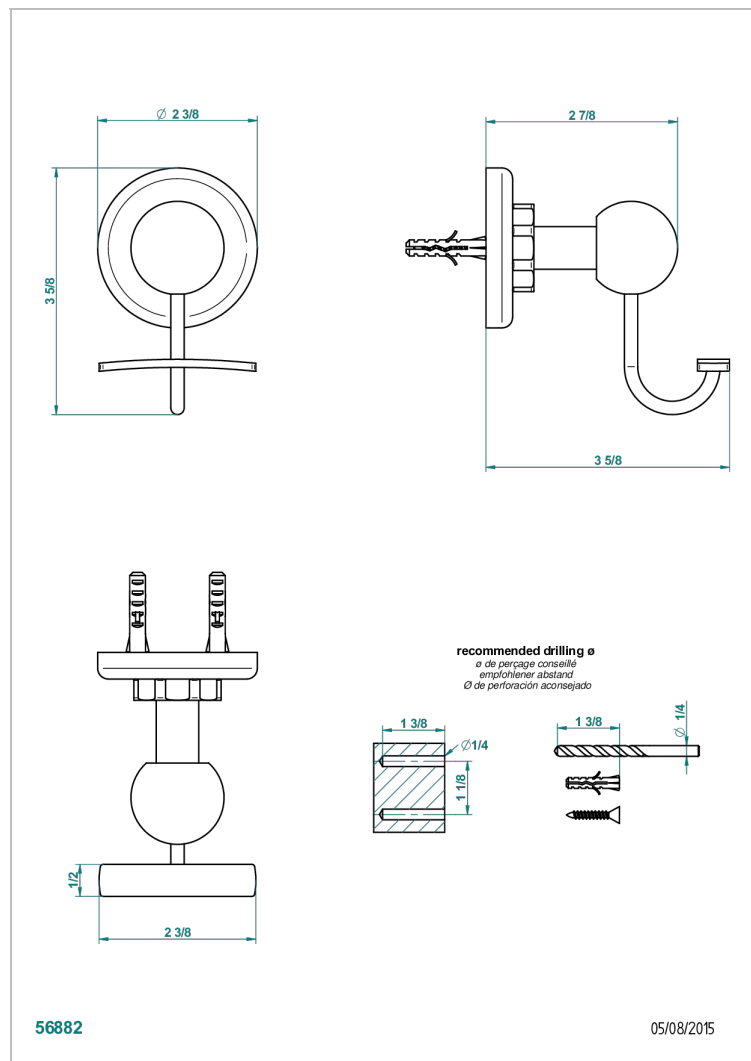

# CLUB SAINT-GERMAIN WITH LEVER HANDLES

G7J-510

Robe hook

## CHARACTERISTIC

- Club Saint-Germain with lever handles
- Robe hook