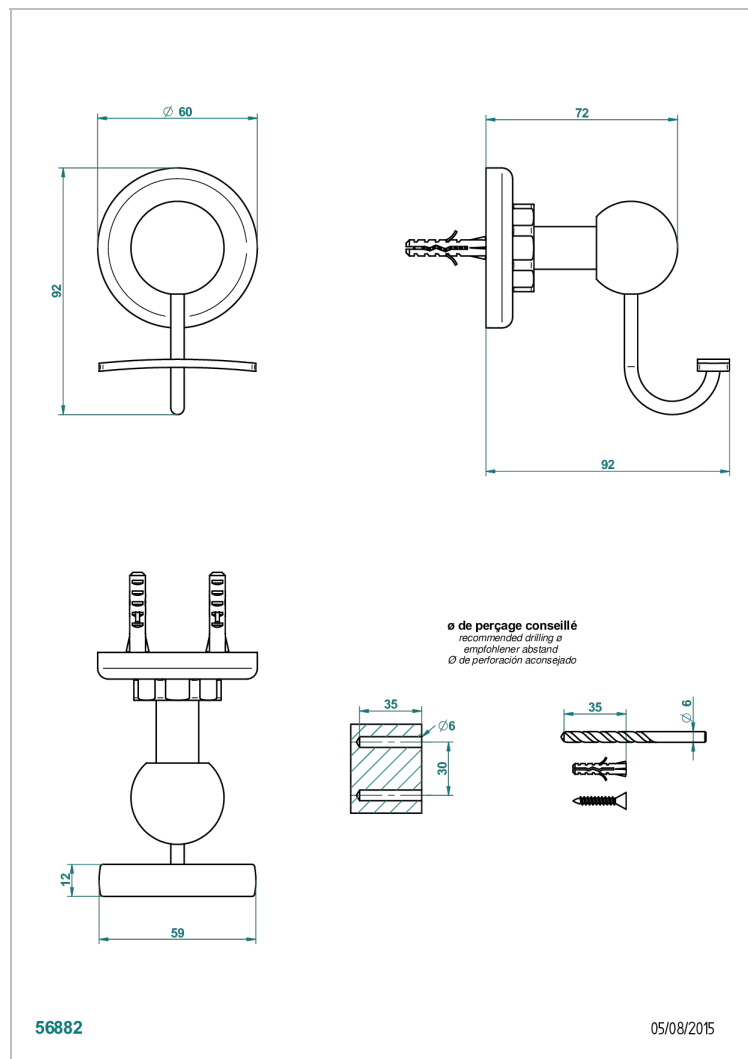

# CLUB SAINT-GERMAIN WITH LEVER

G7J-510

Robe hook

## CHARACTERISTIC

- Club Saint-Germain with lever
- Robe hook