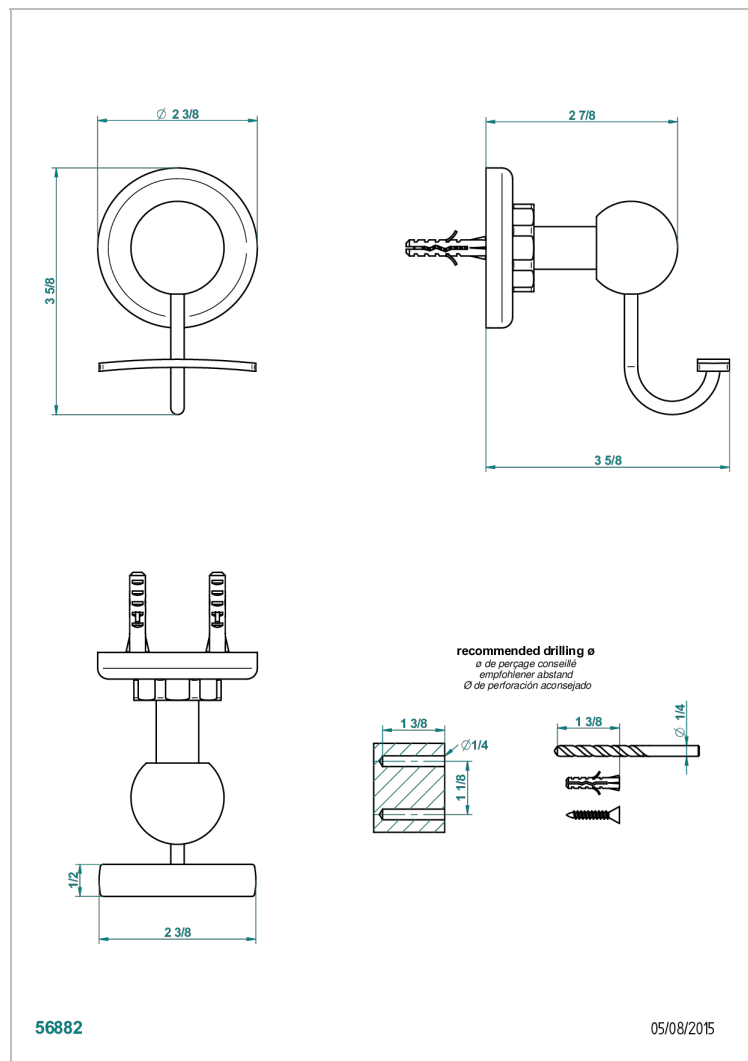

# CLUB SAINT-GERMAIN WITH LEVER

G7J-510

Robe hook

## CHARACTERISTIC

- Club Saint-Germain with lever
- Robe hook