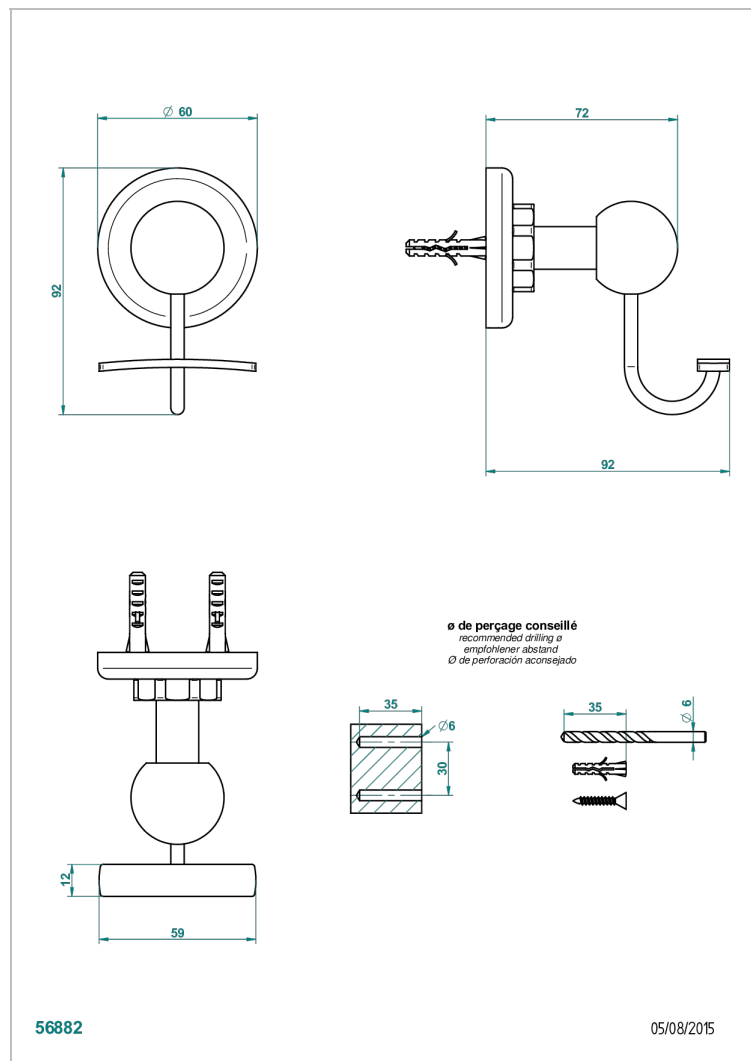

# CLUB SAINT-GERMAIN WITH LEVER

G7J-510

Robe hook

## CHARACTERISTIC

- Club Saint-Germain with lever
- Robe hook