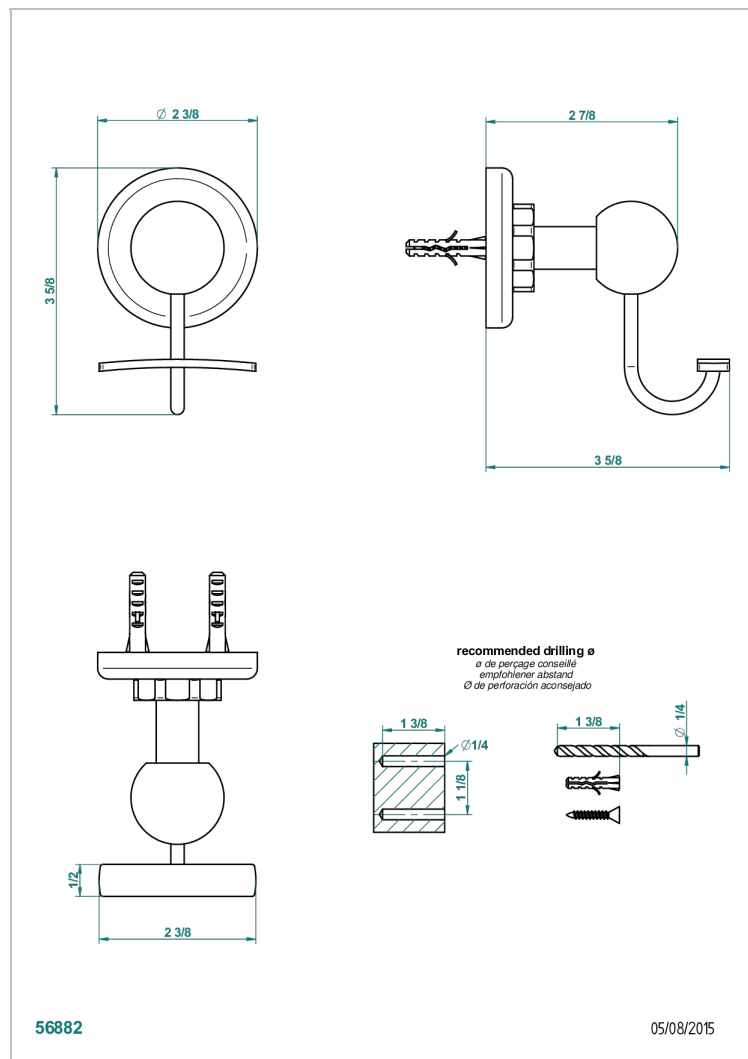

CLUB SAINT-GERMAIN WITH LEVER

G7J-510

Robe hook

CHARACTERISTIC

- Club Saint-Germain with lever
- Robe hook

AVAILABLE FINITIONS

Antique nickel - H28
 Black ceram - D30
 Blush PVD - H62
 Brass color PVD - H49
 Brown bronze color PVD - F33
 Gold color PVD - H52