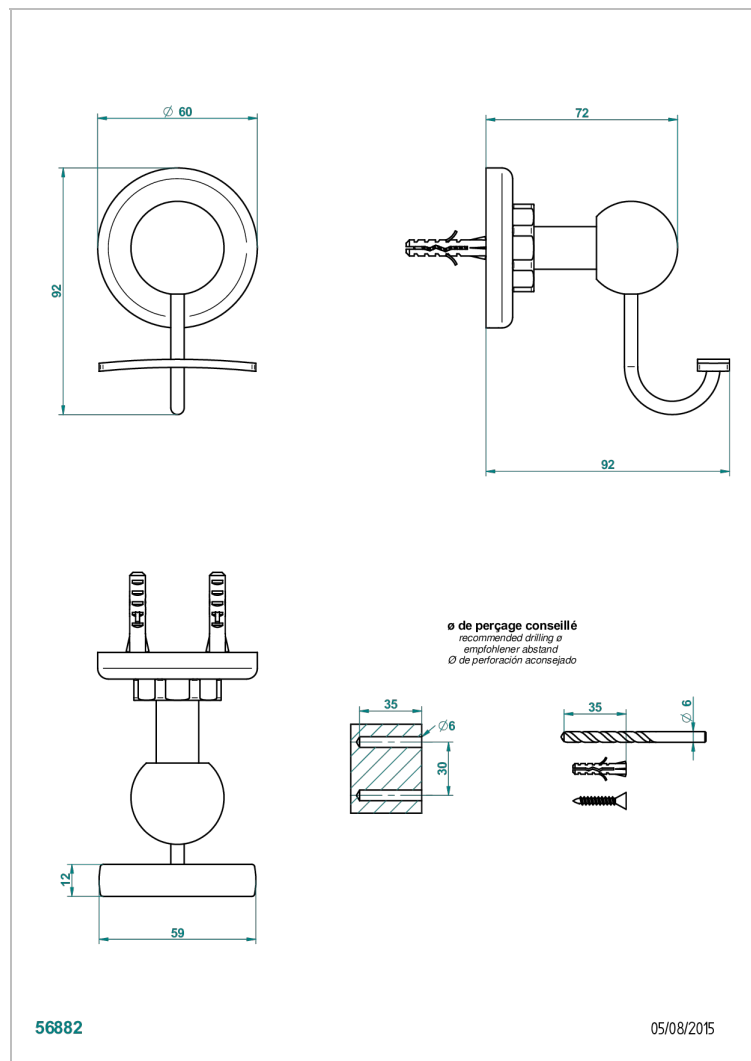

CLUB SAINT-GERMAIN WITH LEVER

G7J-510

Robe hook

CHARACTERISTIC

- Club Saint-Germain with lever
- Robe hook

AVAILABLE FINITIONS

Antique nickel - H28
Black ceram - D30
Blush PVD - H62
Brass color PVD - H49
Brown bronze color PVD - F33
Gold color PVD - H52