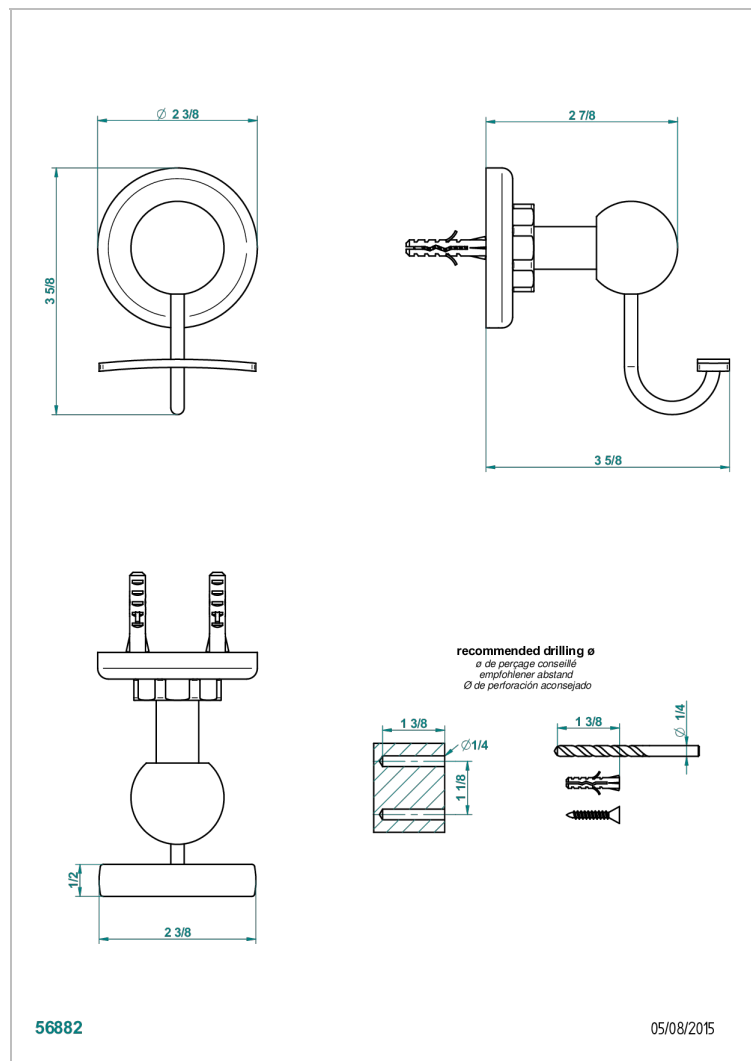

CLUB SAINT-GERMAIN WITH LEVER

G7J-510

Robe hook

CHARACTERISTIC

- Club Saint-Germain with lever
- Robe hook

AVAILABLE FINITIONS

Antique nickel - H28
Black ceram - D30
Blush PVD - H62
Brass color PVD - H49
Brown bronze color PVD - F33
Gold color PVD - H52