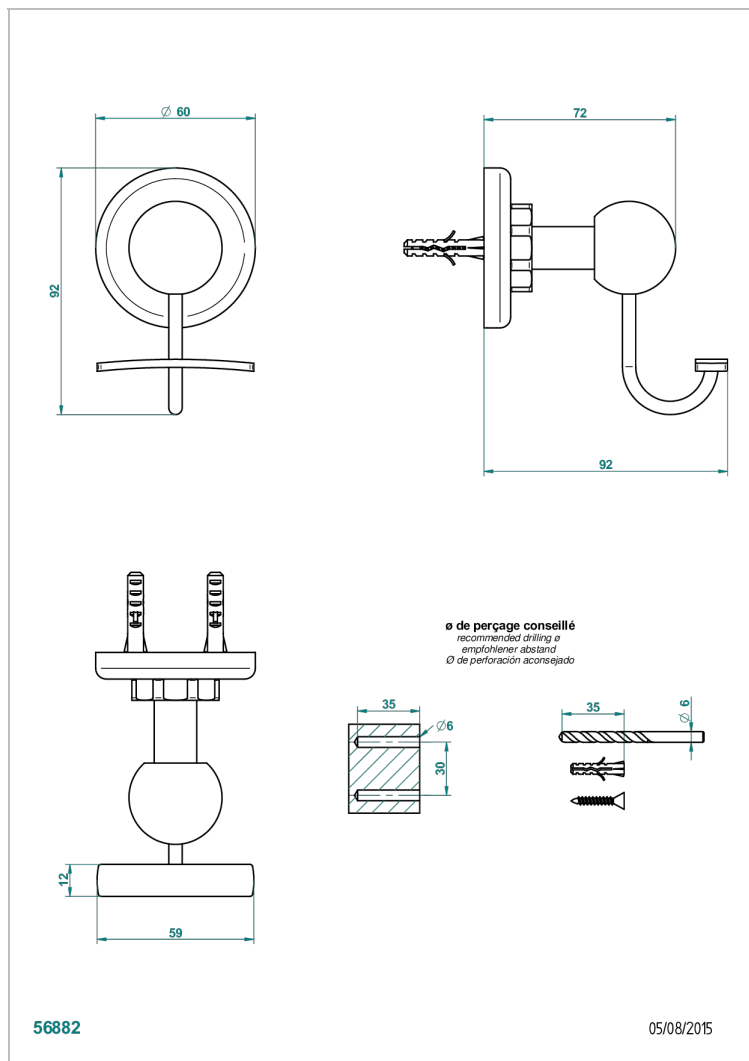

SAINT-GERMAIN WITH LEVER HANDLES

G7D-510

Robe hook

CHARACTERISTIC

- Saint-germain with lever handles
- Robe hook

AVAILABLE FINITIONS

Black ceram - D30

Blush PVD - H62