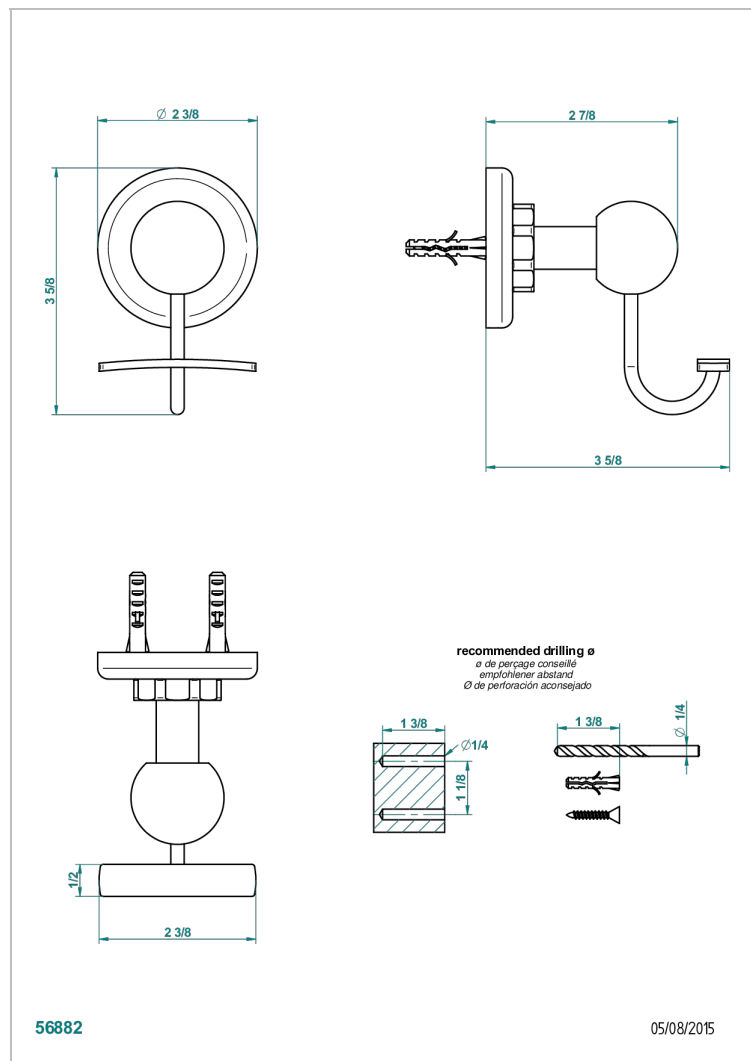

# SAINT-GERMAIN WITH LEVER HANDLES

G7D-510

Robe hook

## CHARACTERISTIC

- Saint-germain with lever handles
- Robe hook