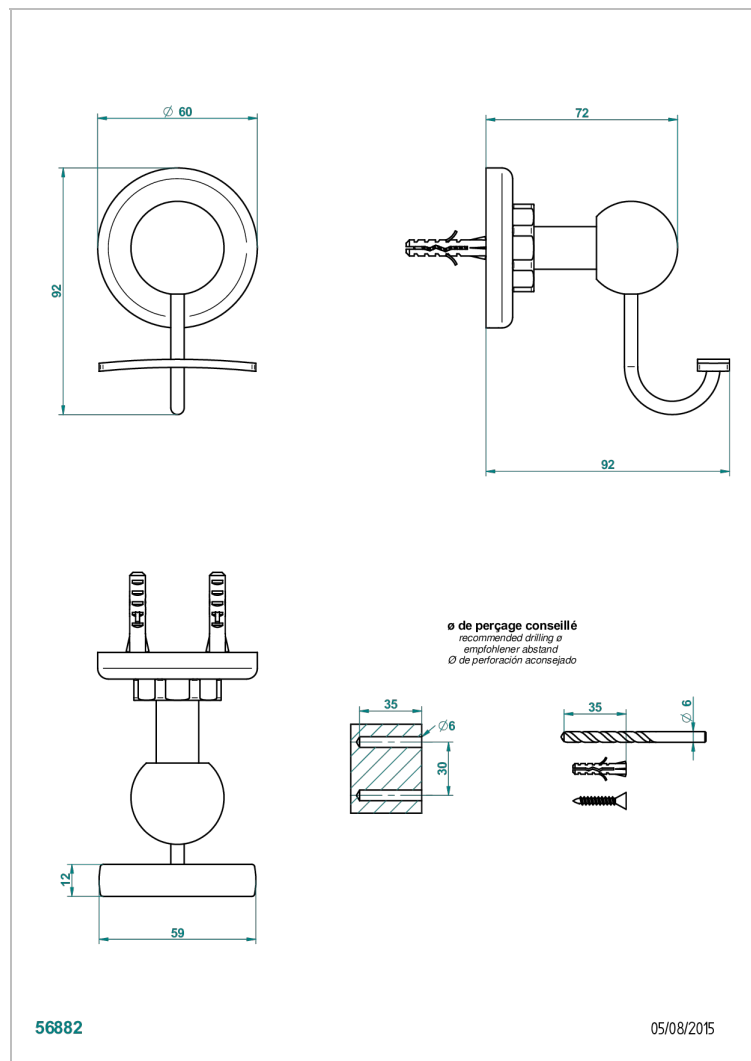

SAINT-GERMAIN WITH LEVER

G7D-510

Robe hook

CHARACTERISTIC

- Saint-germain with lever
- Robe hook

AVAILABLE FINITIONS

Antique nickel - H28
Black ceram - D30
Blush PVD - H62
Brass color PVD - H49
Brown bronze color PVD - F33
Gold color PVD - H52