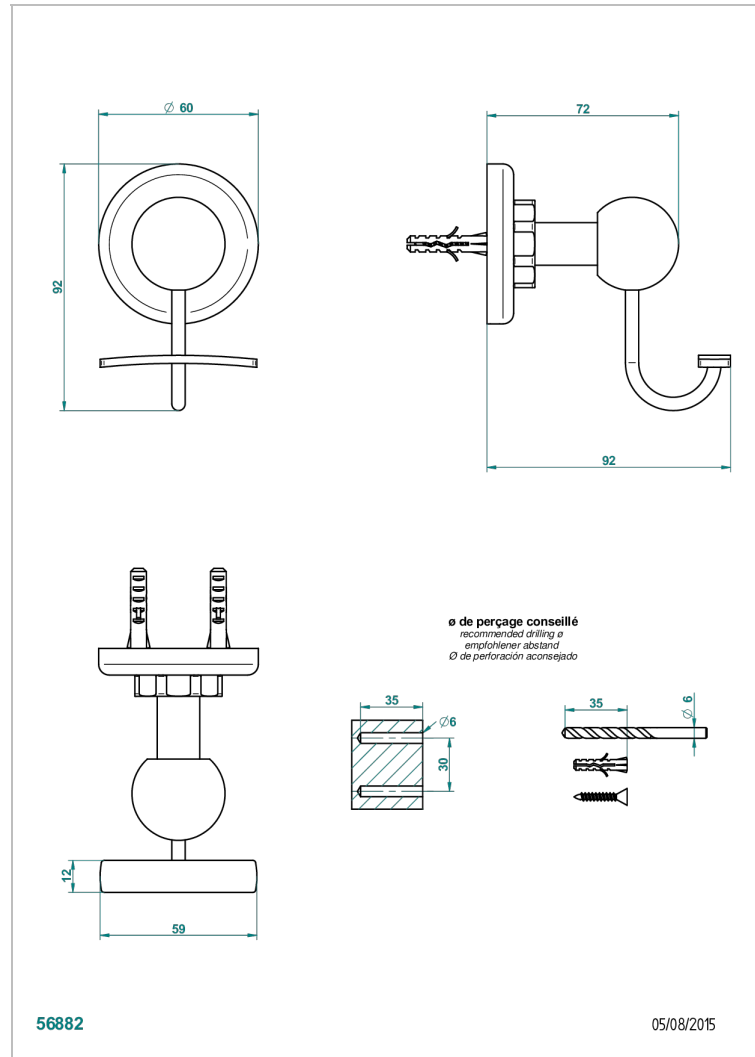

SAINT-GERMAIN WITH LEVER

G7D-510

Robe hook

THG[®]
PARIS

CHARACTERISTIC

- Saint-germain with lever
- Robe hook

AVAILABLE FINITIONS

Antique nickel - H28
Black ceram - D30
Blush PVD - H62
Brass color PVD - H49
Brown bronze color PVD - F33
Gold color PVD - H52