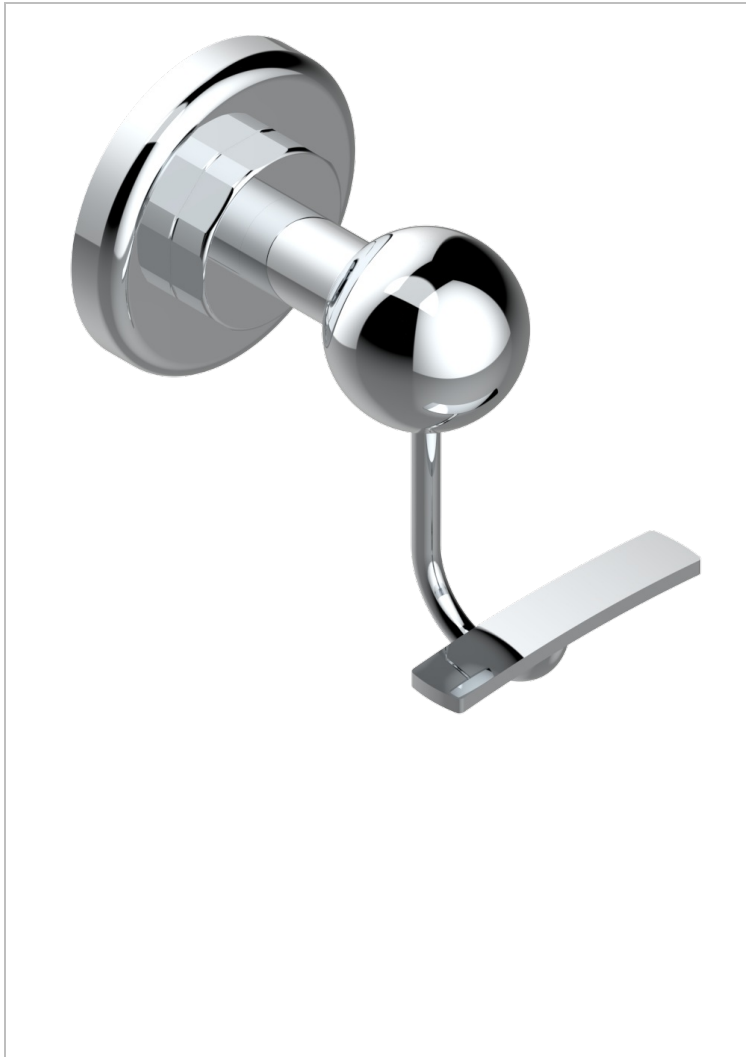

SAINT-GERMAIN WITH LEVER

G7D-510

Robe hook

THG[®]
PARIS

CHARACTERISTIC

- Saint-germain with lever
- Robe hook

AVAILABLE FINITIONS

Antique nickel - H28
Black ceram - D30
Blush PVD - H62
Brass color PVD - H49
Brown bronze color PVD - F33
Gold color PVD - H52

Graphite PVD - H64
Lacquered light bronze - D01
Matt Umber PVD - H67
Matt blush PVD - H60
Matt brass color PVD - H50
Matt brown bronze color PVD - F34

Matt chrome - C02
Matt gold - F07
Matt gold color PVD - H53
Matt graphite PVD - H65
Matt nickel (color finish) - C01
Matt nickel color PVD - H56

Natural smoked Brass - A13
Nickel color PVD - H55
Polished chrome (color finish) - A02
Polished chrome / Polished gold (color finish) - G02
Polished gold (color finish) - F01
Polished nickel - B01

Soft gold - F30
Soft matt gold - F31
Umber PVD - H66