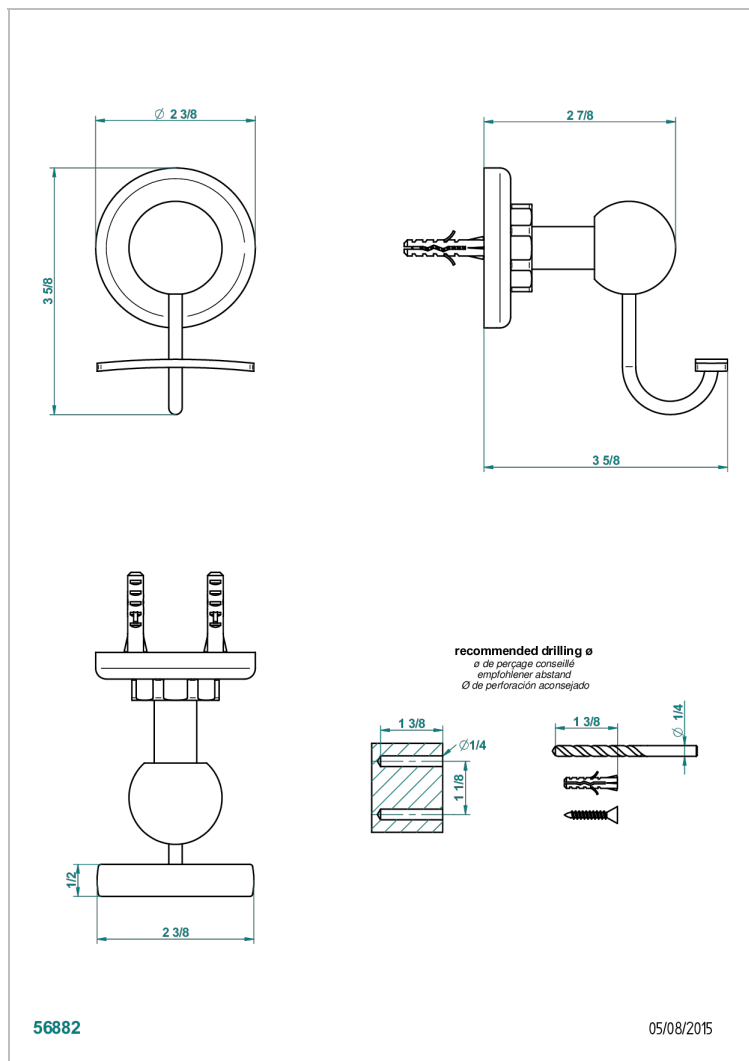

SAINT-GERMAIN WITH LEVER

G7D-510

Robe hook

CHARACTERISTIC

- Saint-germain with lever
- Robe hook

AVAILABLE FINITIONS

Antique nickel - H28
 Black ceram - D30
 Blush PVD - H62
 Brass color PVD - H49
 Brown bronze color PVD - F33
 Gold color PVD - H52