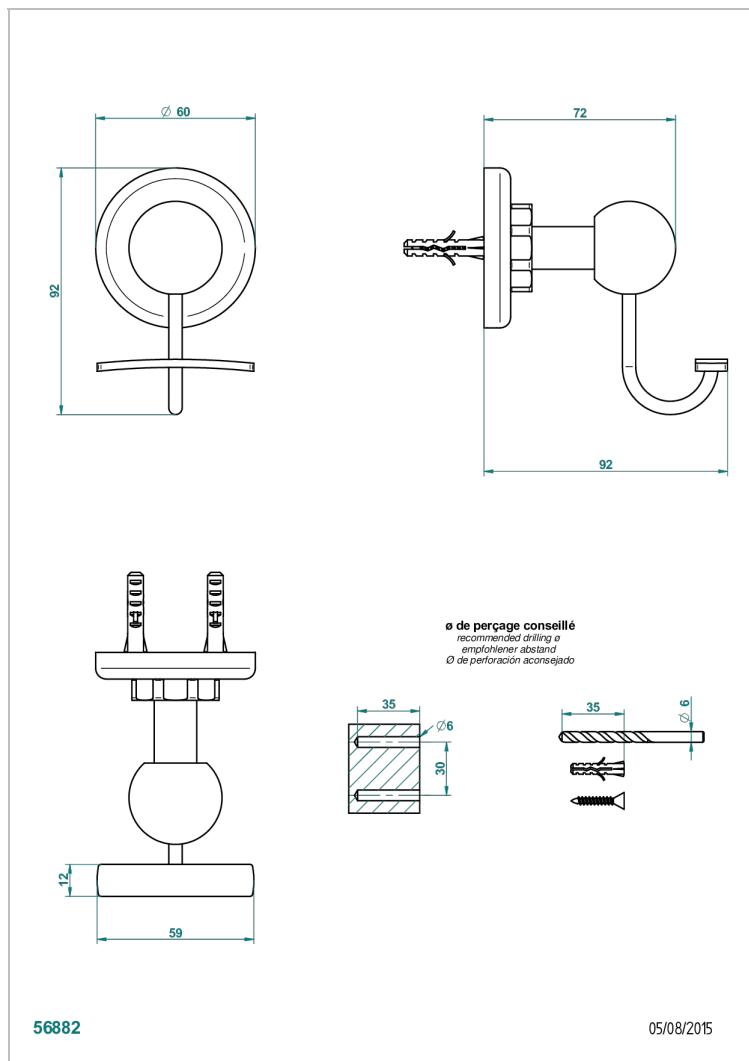

SAINT-GERMAIN WITH LEVER

G7D-510

Robe hook

CHARACTERISTIC

- Saint-germain with lever
- Robe hook

AVAILABLE FINITIONS

Antique nickel - H28
Black ceram - D30
Blush PVD - H62
Brass color PVD - H49
Brown bronze color PVD - F33
Gold color PVD - H52