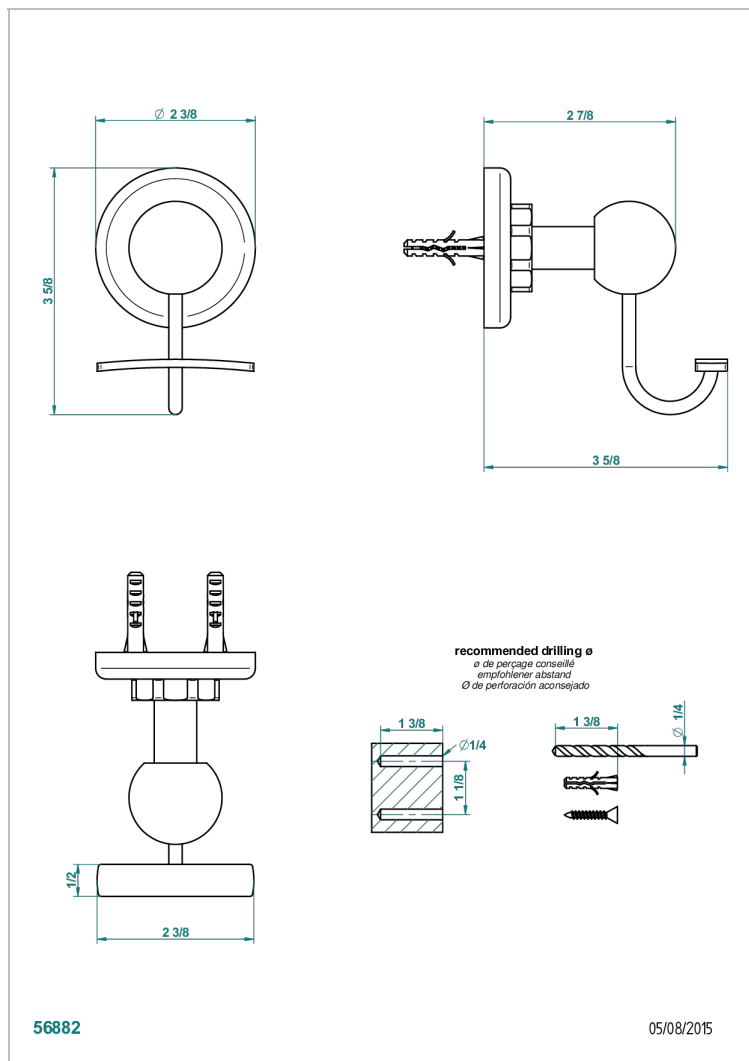

# SAINT-GERMAIN WITH LEVER

G7D-510

Robe hook

## CHARACTERISTIC

- Saint-germain with lever
- Robe hook