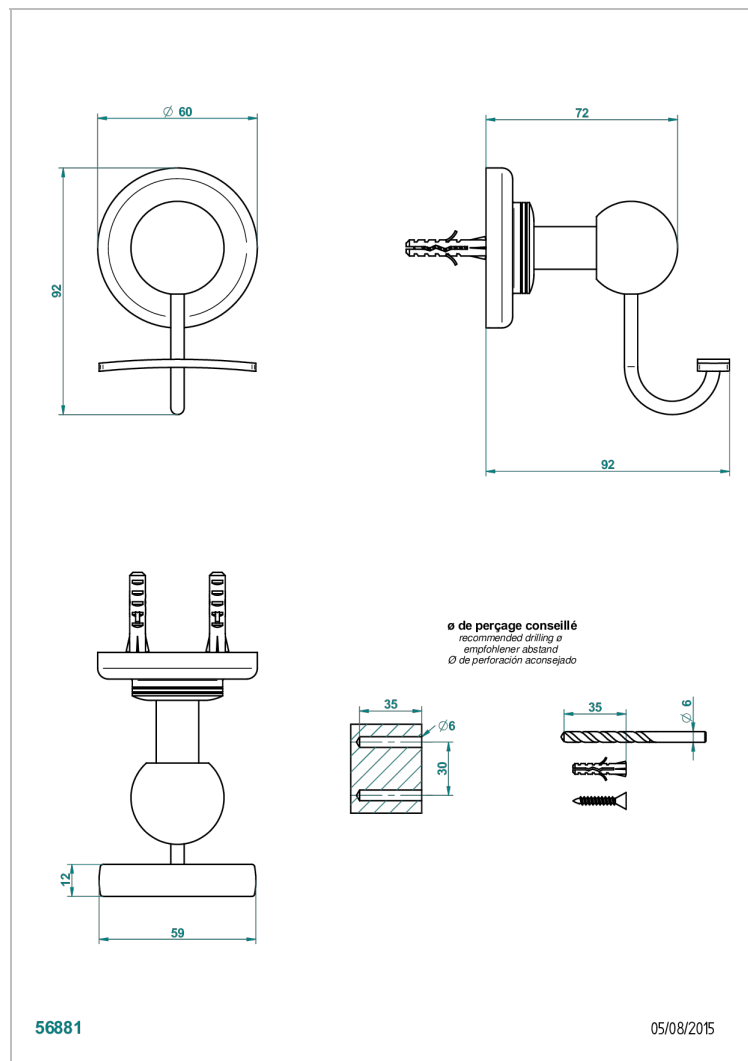

BEAUBOURG WITH LEVER HANDLES

G7B-510

Robe hook

CHARACTERISTIC

- Beaubourg with lever handles
- Robe hook

AVAILABLE FINITIONS

Black ceram - D30
Blush PVD - H62
Brass color PVD - H49
Brown bronze color PVD - F33
Chrome polished - A02
Chrome polished / gold polished - G02