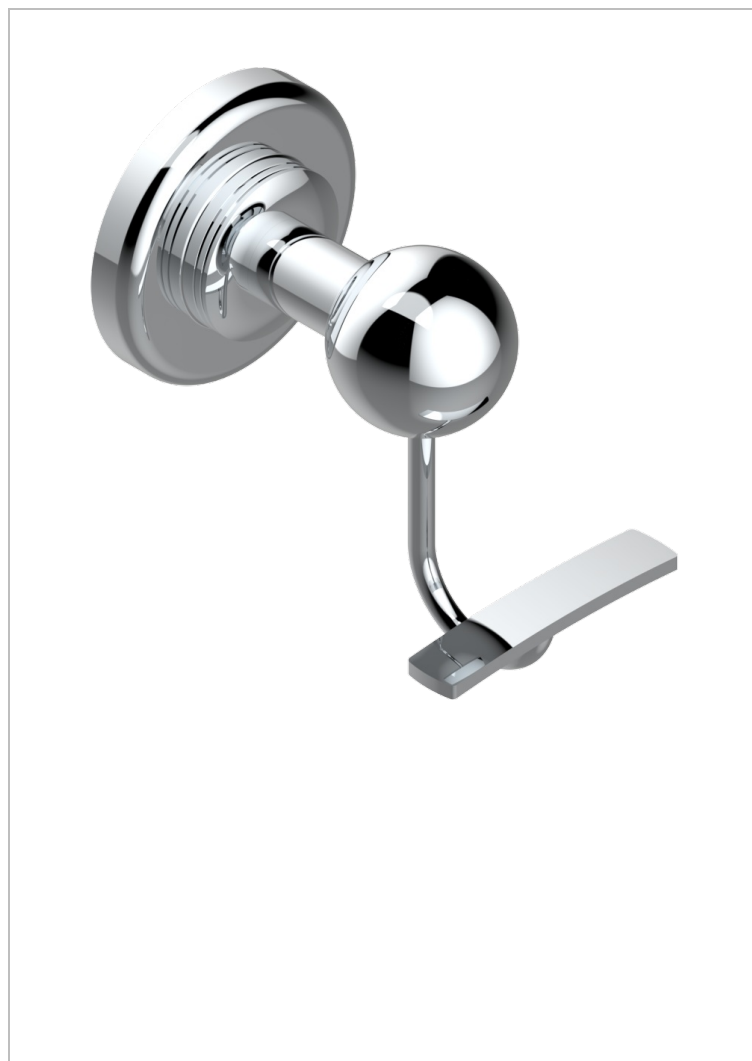

BEAUBOURG WITH LEVER HANDLES

G7B-510

Robe hook

CHARACTERISTIC

- Beaubourg with lever handles
- Robe hook

AVAILABLE FINITIONS

Black ceram - D30
Blush PVD - H62
Brass color PVD - H49
Brown bronze color PVD - F33
Chrome polished - A02
Chrome polished / gold polished - G02

Gold color PVD - H52
Gold mat - F07
Gold polished - F01
Graphite PVD - H64
Light coated bronze - D01
Matt Umber PVD - H67

Matt blush PVD - H60
Matt brass color PVD - H50
Matt brown bronze color PVD - F34
Matt chrome (American satin) - C02
Matt gold color PVD - H53
Matt graphite PVD - H65

Matt nickel (American satin) - C01
Matt nickel color PVD - H56
Natural smoked Brass - A13
Nickel antique / Sovereign - H28
Nickel color PVD - H55
Nickel polished - B01

Soft gold - F30
Soft matt gold - F31
Umber PVD - H66