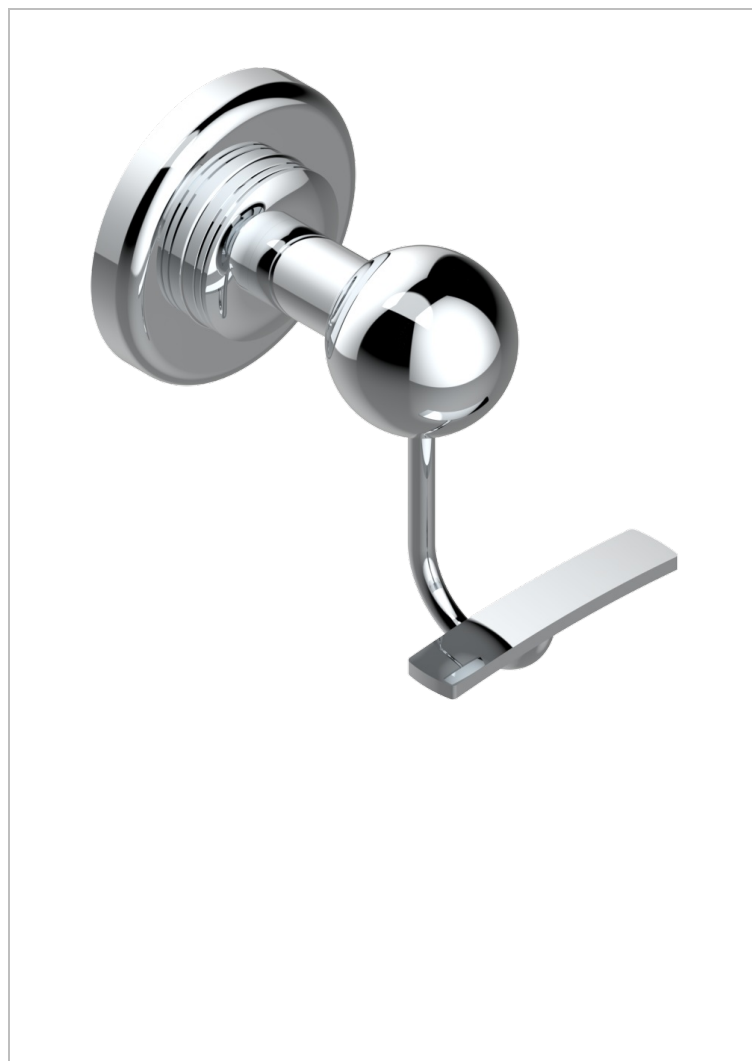

# BEAUBOURG WITH LEVER HANDLES

G7B-510

Robe hook

## CHARACTERISTIC

- Beaubourg with lever handles
- Robe hook

Matt blush PVD - H60  
 Matt brass color PVD - H50  
 Matt brown bronze color PVD - F34  
 Matt chrome (American satin) - C02  
 Matt gold color PVD - H53  
 Matt graphite PVD - H65

Matt nickel (American satin) - C01  
 Matt nickel color PVD - H56  
 Natural smoked Brass - A13  
 Nickel antique / Sovereign - H28  
 Nickel color PVD - H55  
 Nickel polished - B01