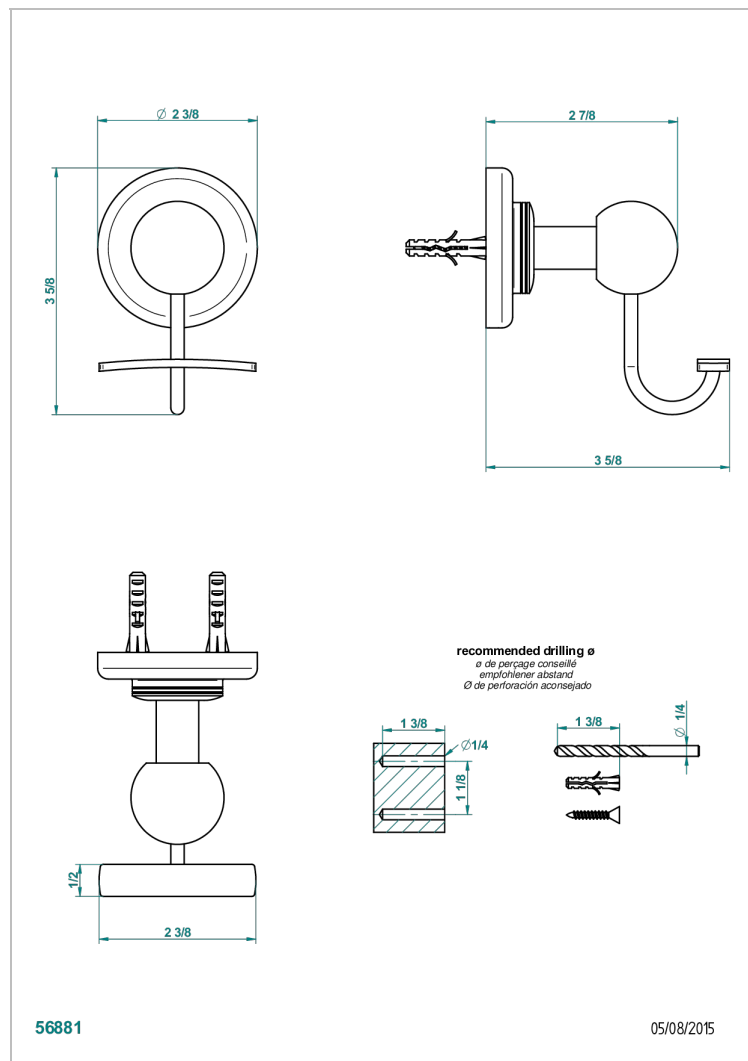

# BEAUBOURG WITH LEVER HANDLES

G7B-510

Robe hook

## CHARACTERISTIC

- Beaubourg with lever handles
- Robe hook