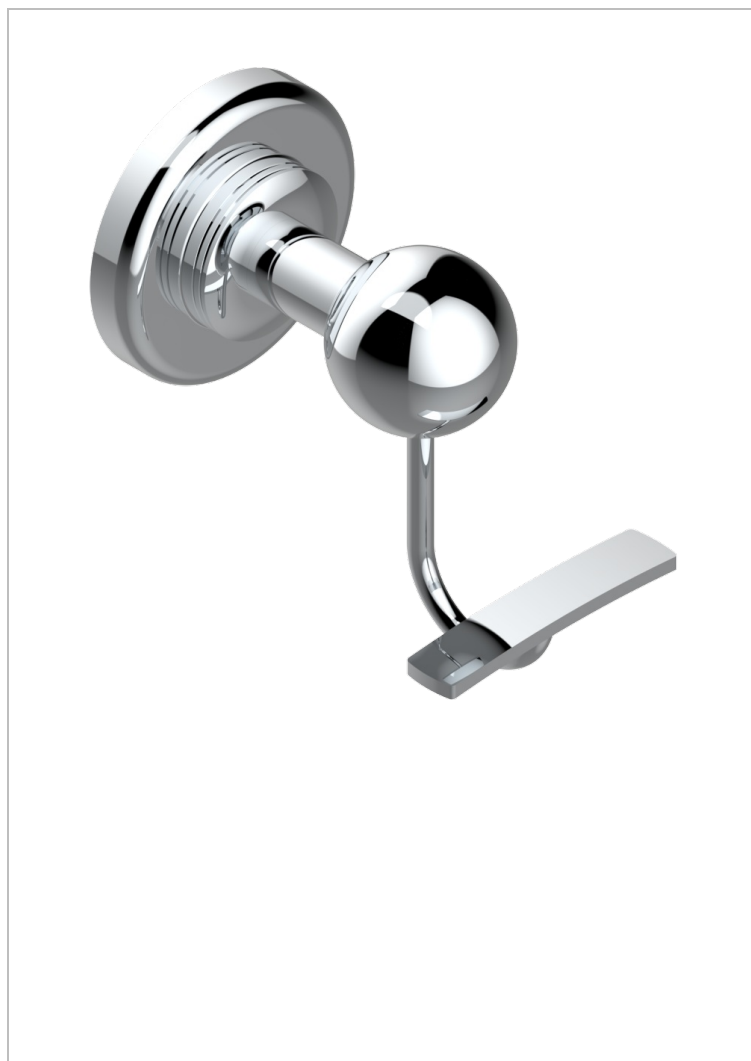

BEAUBOURG WITH LEVER

G7B-510

Robe hook

CHARACTERISTIC

- Beaubourg with lever
- Robe hook

AVAILABLE FINITIONS

Antique nickel - H28
Black ceram - D30
Blush PVD - H62
Brass color PVD - H49
Brown bronze color PVD - F33
Gold color PVD - H52

Graphite PVD - H64
Lacquered light bronze - D01
Matt Umber PVD - H67
Matt blush PVD - H60
Matt brass color PVD - H50
Matt brown bronze color PVD - F34

Matt chrome - C02
Matt gold - F07
Matt gold color PVD - H53
Matt graphite PVD - H65
Matt nickel (color finish) - C01
Matt nickel color PVD - H56

Natural smoked Brass - A13
Nickel color PVD - H55
Polished chrome (color finish) - A02
Polished chrome / Polished gold (color finish) - G02
Polished gold (color finish) - F01
Polished nickel - B01

Soft gold - F30
Soft matt gold - F31
Umber PVD - H66