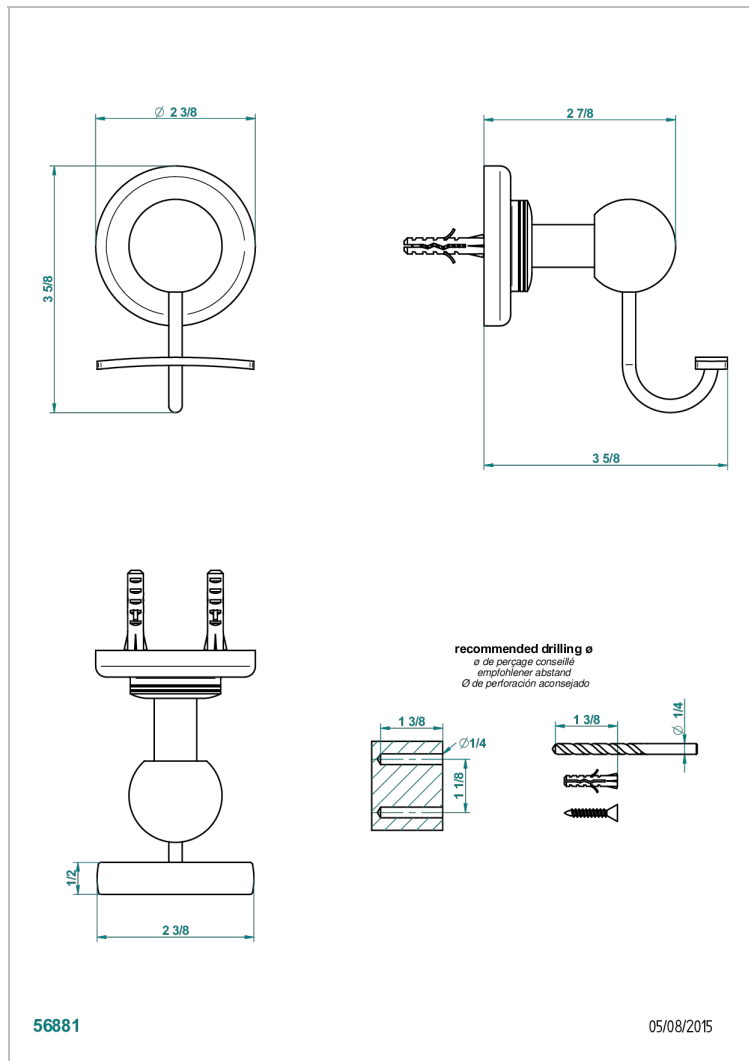

# BEAUBOURG WITH LEVER

G7B-510

Robe hook

## CHARACTERISTIC

- Beaubourg with lever
- Robe hook