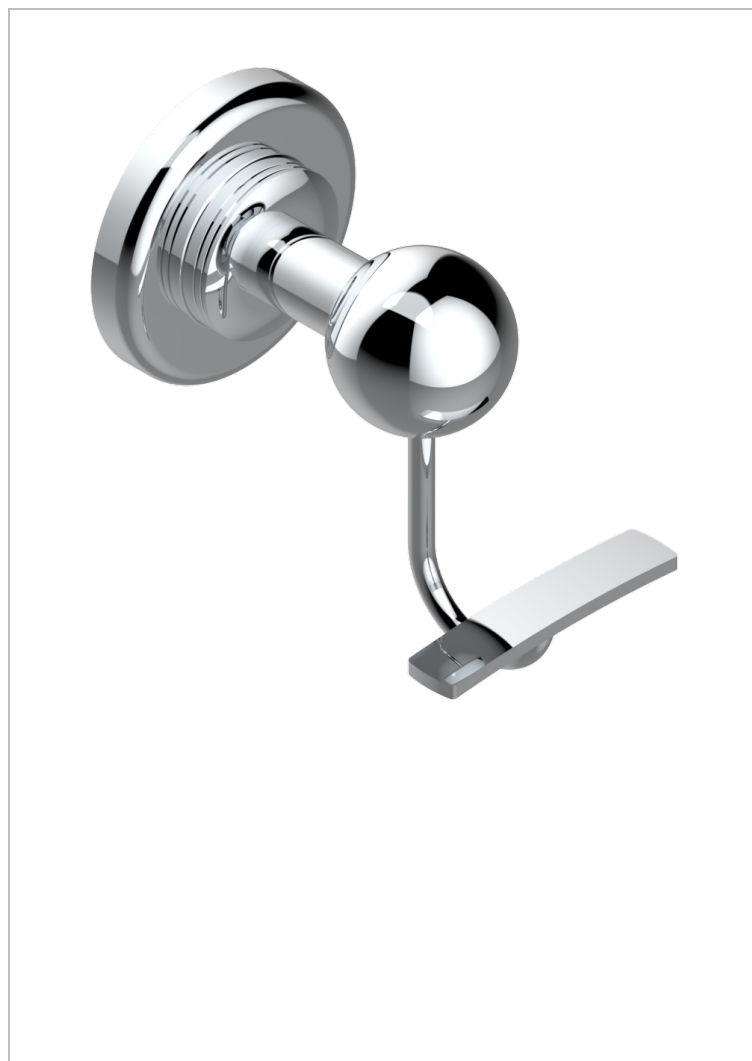

BEAUBOURG WITH LEVER

G7B-510

Robe hook

CHARACTERISTIC

- Beaubourg with lever
- Robe hook

AVAILABLE FINITIONS

Antique nickel - H28
Black ceram - D30
Blush PVD - H62
Brass color PVD - H49
Brown bronze color PVD - F33
Gold color PVD - H52

Graphite PVD - H64
Lacquered light bronze - D01
Matt Umber PVD - H67
Matt blush PVD - H60
Matt brass color PVD - H50
Matt brown bronze color PVD - F34

Matt chrome - C02
Matt gold - F07
Matt gold color PVD - H53
Matt graphite PVD - H65
Matt nickel (color finish) - C01
Matt nickel color PVD - H56

Natural smoked Brass - A13
Nickel color PVD - H55
Polished chrome (color finish) - A02
Polished chrome / Polished gold (color finish) - G02
Polished gold (color finish) - F01
Polished nickel - B01

Soft gold - F30
Soft matt gold - F31
Umber PVD - H66