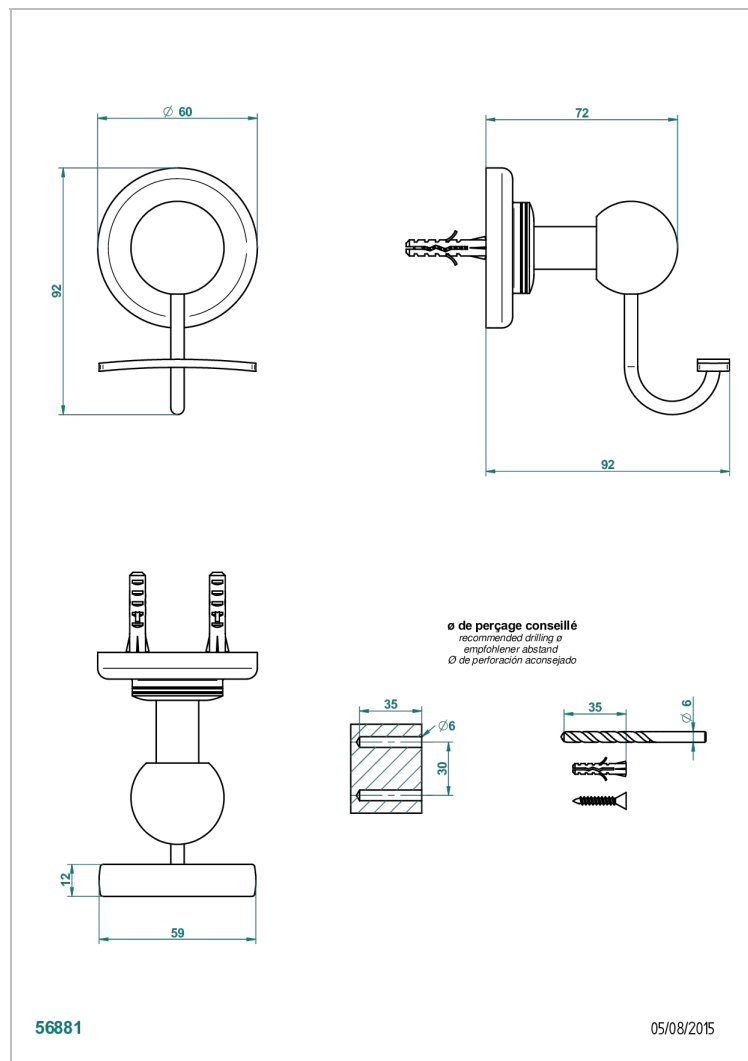

BEAUBOURG WITH LEVER

G7B-510

Robe hook

CHARACTERISTIC

- Beaubourg with lever
- Robe hook

AVAILABLE FINITIONS

Antique nickel - H28
Black ceram - D30
Blush PVD - H62
Brass color PVD - H49
Brown bronze color PVD - F33
Gold color PVD - H52