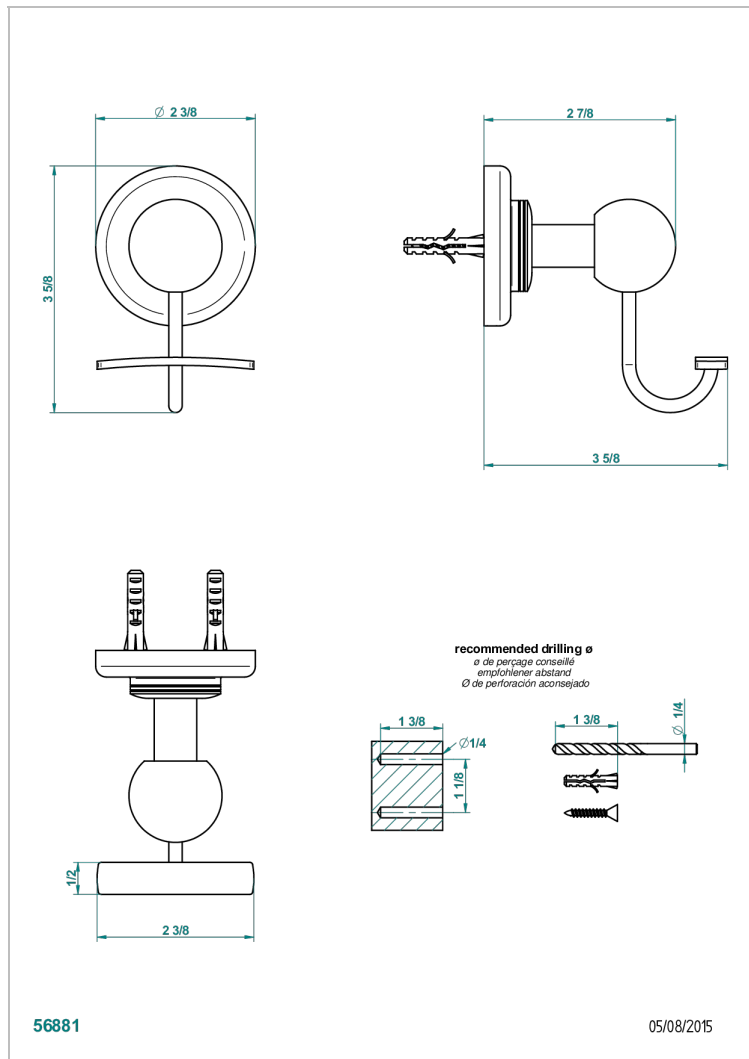

BEAUBOURG WITH LEVER

G7B-510

Robe hook

CHARACTERISTIC

- Beaubourg with lever
- Robe hook

AVAILABLE FINITIONS

Antique nickel - H28
 Black ceram - D30
 Blush PVD - H62
 Brass color PVD - H49
 Brown bronze color PVD - F33
 Gold color PVD - H52