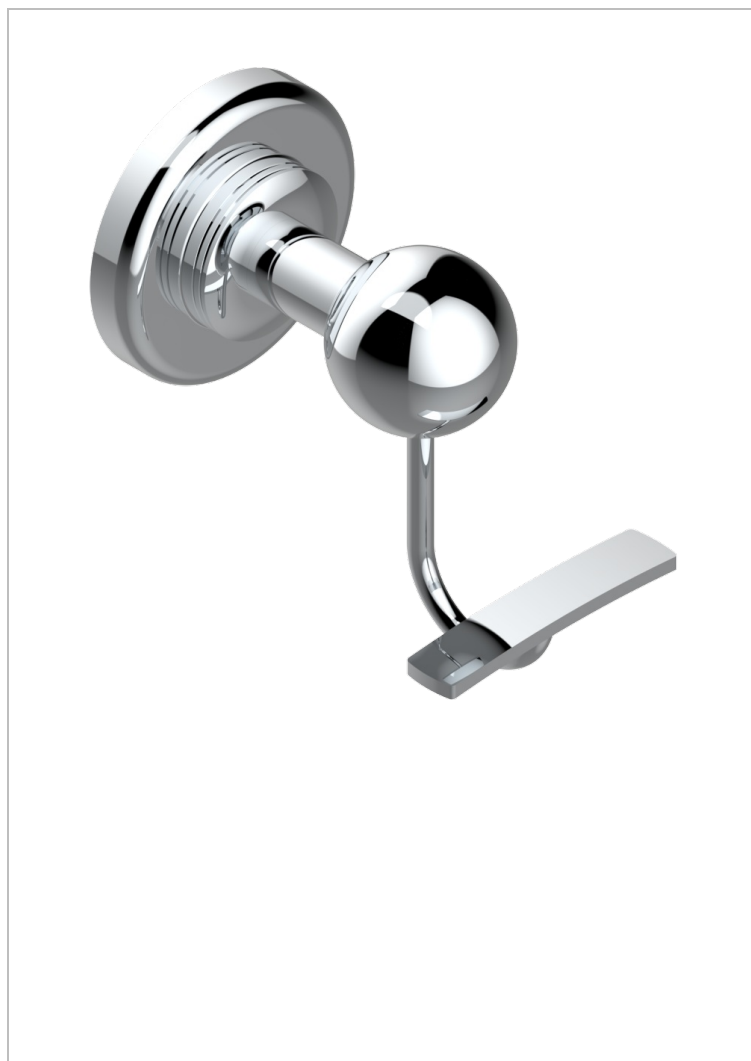

# BEAUBOURG WITH LEVER

G7B-510

Robe hook

## CHARACTERISTIC

- Beaubourg with lever
- Robe hook

## AVAILABLE FINITIONS

Antique nickel - H28  
Black ceram - D30  
Blush PVD - H62  
Brass color PVD - H49  
Brown bronze color PVD - F33  
Gold color PVD - H52

Graphite PVD - H64  
Lacquered light bronze - D01  
Matt Umber PVD - H67  
Matt blush PVD - H60  
Matt brass color PVD - H50  
Matt brown bronze color PVD - F34