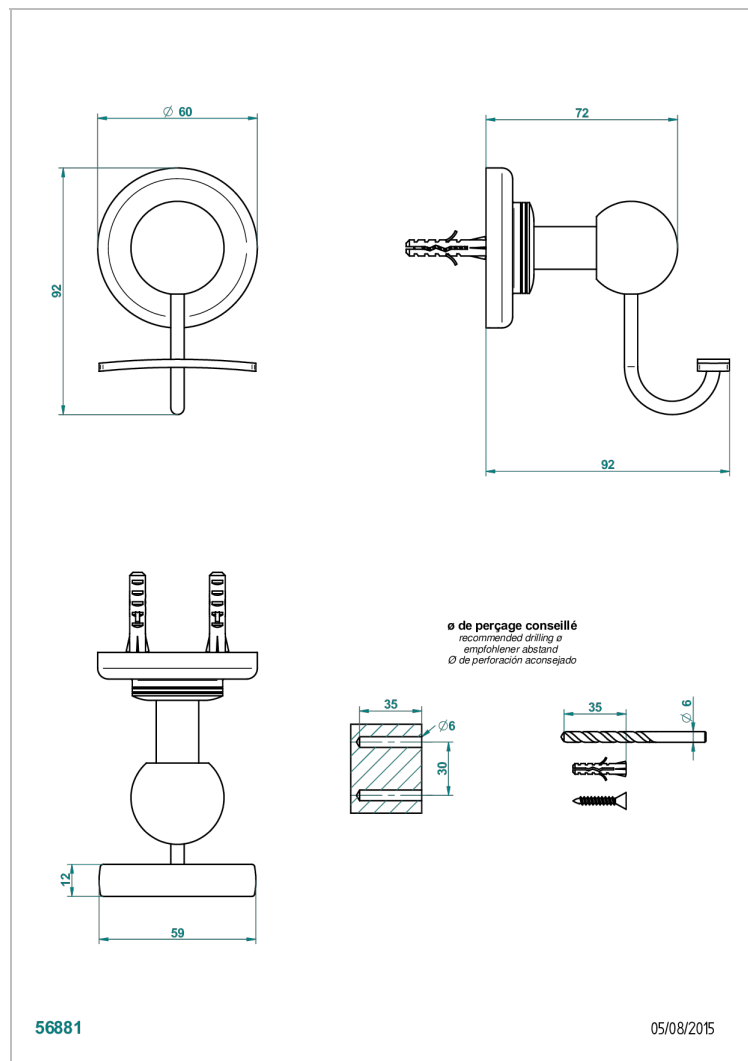

# BEAUBOURG WITH LEVER

G7B-510

Robe hook

## CHARACTERISTIC

- Beaubourg with lever
- Robe hook