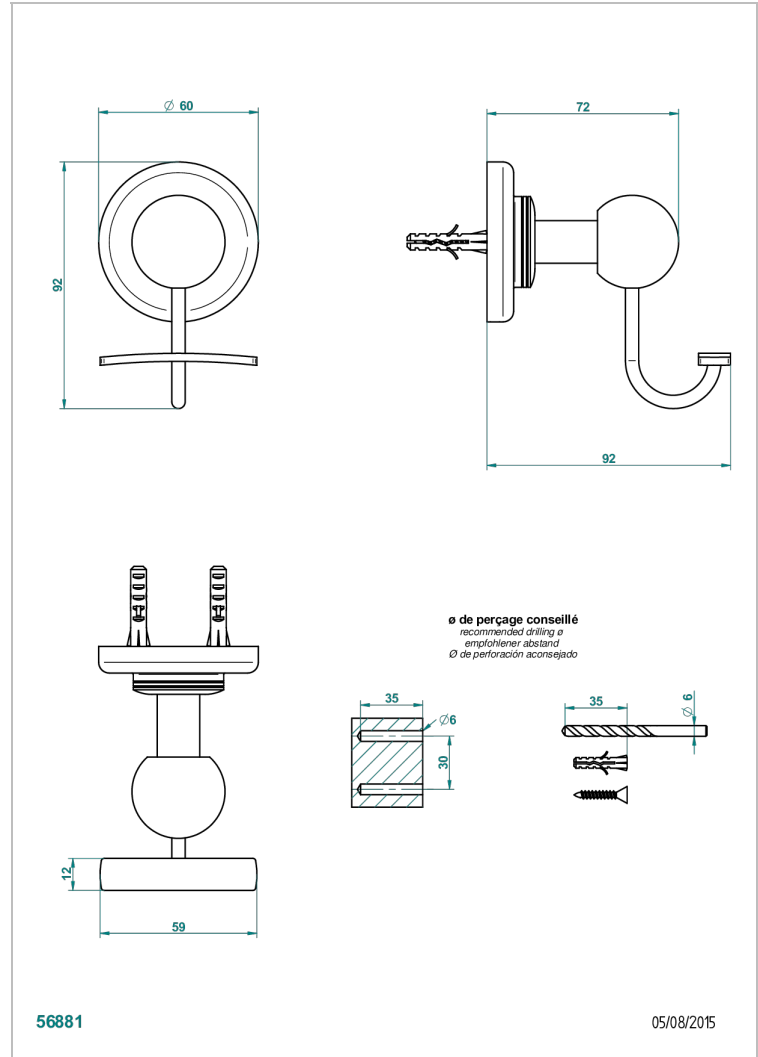

BEAUBOURG WITH LEVER

G7B-510

浴衣钩

THG[®]
PARIS

特色

- Beaubourg with lever
- 浴衣钩

可选饰面

Black ceram - D30
Blush PVD - H62
Graphite PVD - H64
Matt Umber PVD - H67
Matt blush PVD - H60
Matt graphite PVD - H65

抛光镍 - B01
浅金 - F30
漆面铜 - D01