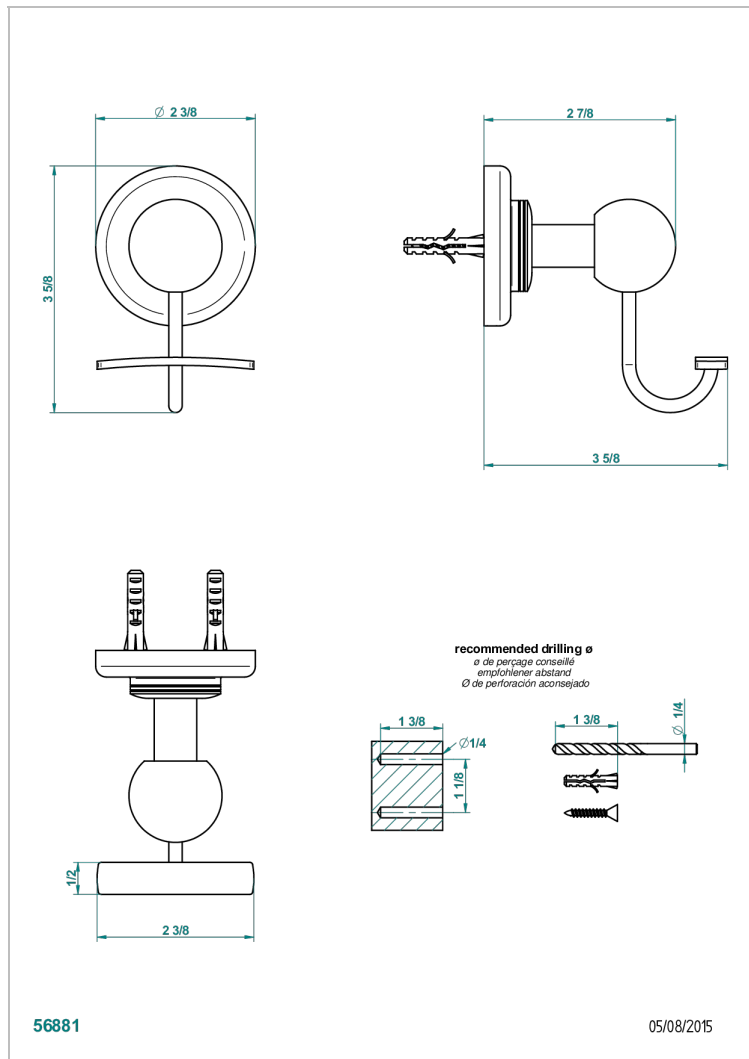

BEAUBOURG WITH LEVER

G7B-510

Robe hook

CHARACTERISTIC

- Beaubourg with lever
- Robe hook

AVAILABLE FINITIONS

Antique nickel - H28
Black ceram - D30
Blush PVD - H62
Brass color PVD - H49
Brown bronze color PVD - F33
Gold color PVD - H52