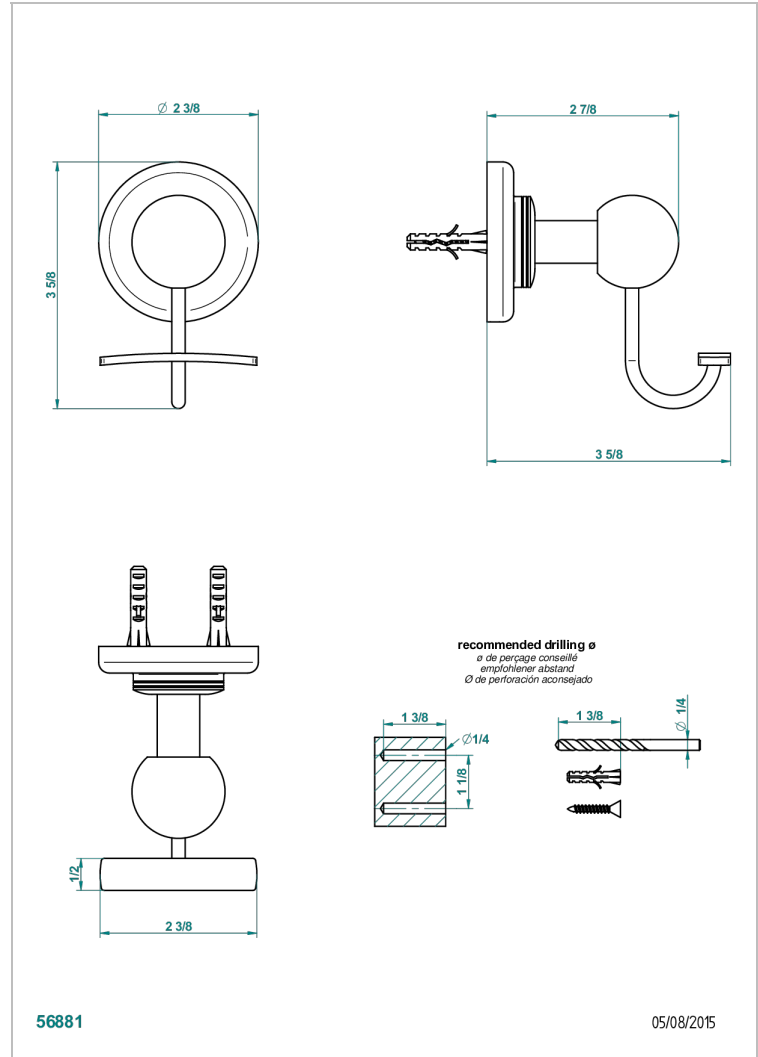

BEAUBOURG WITH LEVER

G7B-510

浴衣钩

THG[®]
PARIS

特色

- Beaubourg with lever
- 浴衣钩

可选饰面

Black ceram - D30
 Blush PVD - H62
 Graphite PVD - H64
 Matt Umber PVD - H67
 Matt blush PVD - H60
 Matt graphite PVD - H65

抛光镍 - B01
 浅金 - F30
 漆面铜 - D01