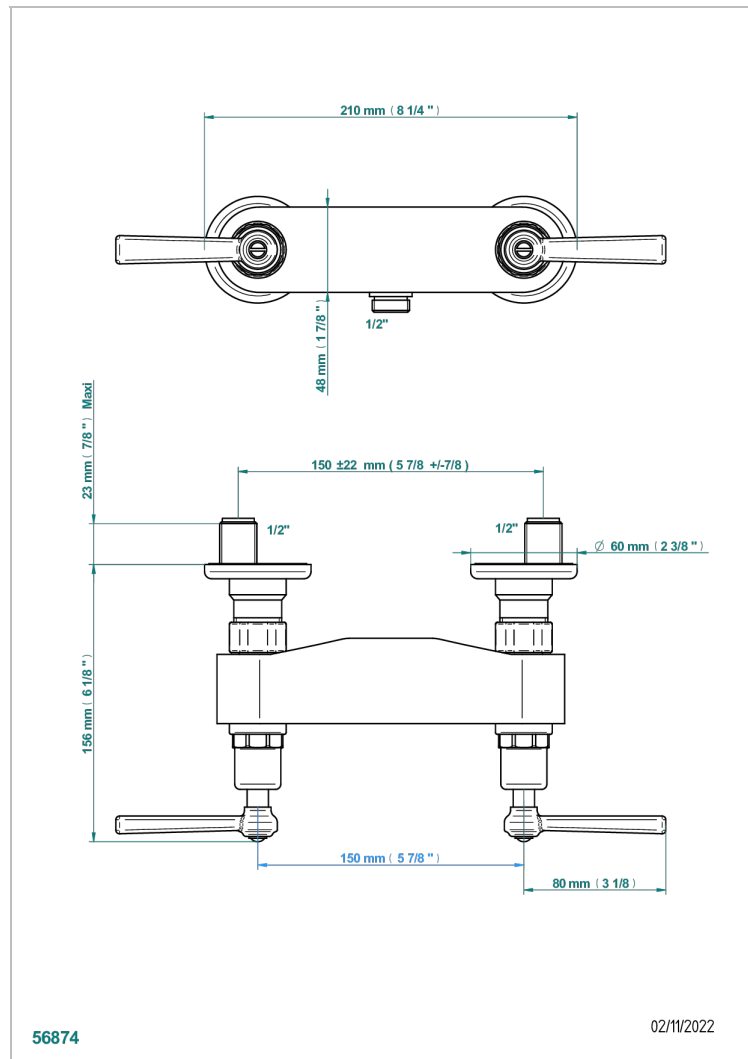

# SAINT-GERMAIN WITH LEVER

G7D-64

Wall mounted shower mixer 1/2" - 150 mm centres - no hose

## CHARACTERISTIC

- ACS : 17ACCLY652
- NF : NF EN 200 - IA - Chrome