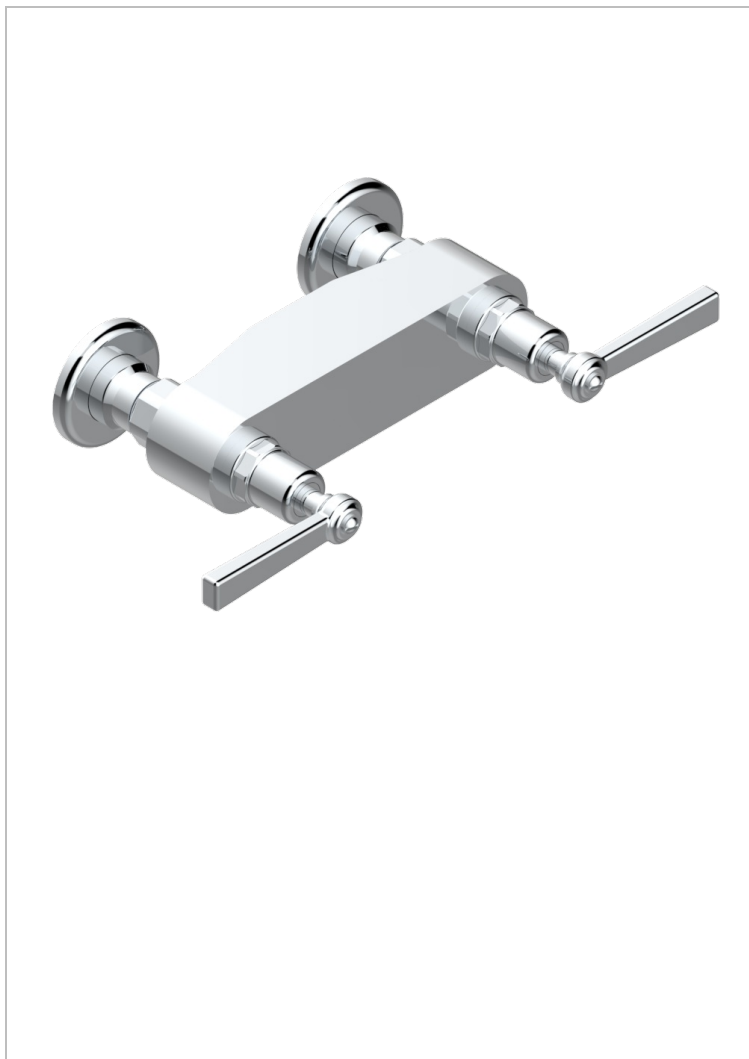

# SAINT-GERMAIN WITH LEVER

G7D-64

Wall mounted shower mixer 1/2" - 150 mm centres - no hose

## CHARACTERISTIC

- ACS : 17ACCLY652
- NF : NF EN 200 - IA - Chrome