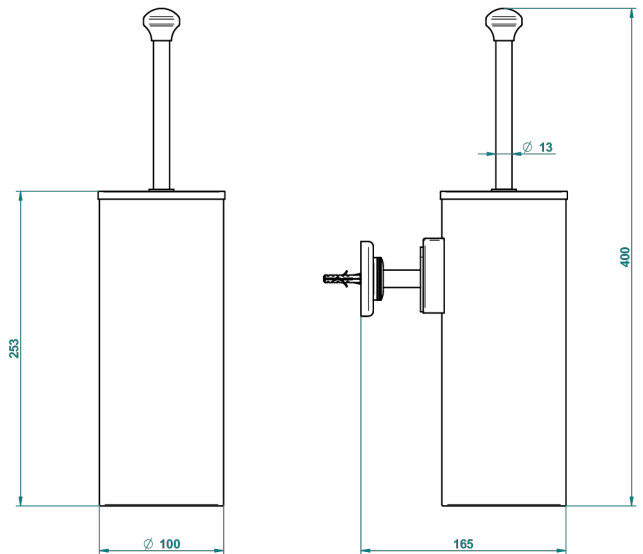

BEAUBOURG WITH LEVER HANDLES

G7B-4720C

Metal toilet brush holder with brush with cover wall mounted

56836

29/07/2015

CHARACTERISTIC

- Beaubourg with lever handles
- Metal toilet brush holder with brush with cover wall mounted

AVAILABLE FINITIONS

Black ceram - D30
Blush PVD - H62
Brass color PVD - H49
Brown bronze color PVD - F33
Chrome polished - A02
Chrome polished / gold polished - G02

Gold color PVD - H52
Gold mat - F07
Gold polished - F01
Graphite PVD - H64
Light coated bronze - D01
Matt Umber PVD - H67

Matt blush PVD - H60
Matt brass color PVD - H50
Matt brown bronze color PVD - F34
Matt chrome (American satin) - C02
Matt gold color PVD - H53
Matt graphite PVD - H65

Matt nickel (American satin) - C01
Matt nickel color PVD - H56
Natural smoked Brass - A13
Nickel antique / Sovereign - H28
Nickel color PVD - H55
Nickel polished - B01

Soft gold - F30
Soft matt gold - F31
Umber PVD - H66