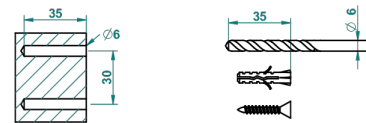

BEAUBOURG WITH LEVER HANDLES

G7B-4720C

Metal toilet brush holder with brush with cover wall mounted

56836

29/07/2015

CHARACTERISTIC

- Beaubourg with lever handles
- Metal toilet brush holder with brush with cover wall mounted

AVAILABLE FINITIONS

Black ceram - D30
Blush PVD - H62
Brass color PVD - H49
Brown bronze color PVD - F33
Chrome polished - A02
Chrome polished / gold polished - G02

Gold color PVD - H52
Gold mat - F07
Gold polished - F01
Graphite PVD - H64
Light coated bronze - D01
Matt Umber PVD - H67

Matt blush PVD - H60
Matt brass color PVD - H50
Matt brown bronze color PVD - F34
Matt chrome (American satin) - C02
Matt gold color PVD - H53
Matt graphite PVD - H65

Matt nickel (American satin) - C01
Matt nickel color PVD - H56
Natural smoked Brass - A13
Nickel antique / Sovereign - H28
Nickel color PVD - H55
Nickel polished - B01

Soft gold - F30
Soft matt gold - F31
Umber PVD - H66