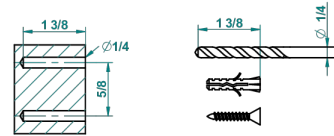

BEAUBOURG WITH LEVER HANDLES

G7B-4720C

Metal toilet brush holder with brush with cover wall mounted

56836

29/07/2015

CHARACTERISTIC

- Beaubourg with lever handles
- Metal toilet brush holder with brush with cover wall mounted

AVAILABLE FINITIONS

Black ceram - D30
Blush PVD - H62
Brass color PVD - H49
Brown bronze color PVD - F33
Chrome polished - A02
Chrome polished / gold polished - G02

Gold color PVD - H52
Gold mat - F07
Gold polished - F01
Graphite PVD - H64
Light coated bronze - D01
Matt Umber PVD - H67

Matt blush PVD - H60
Matt brass color PVD - H50
Matt brown bronze color PVD - F34
Matt chrome (American satin) - C02
Matt gold color PVD - H53
Matt graphite PVD - H65

Matt nickel (American satin) - C01
Matt nickel color PVD - H56
Natural smoked Brass - A13
Nickel antique / Sovereign - H28
Nickel color PVD - H55
Nickel polished - B01

Soft gold - F30
Soft matt gold - F31
Umber PVD - H66