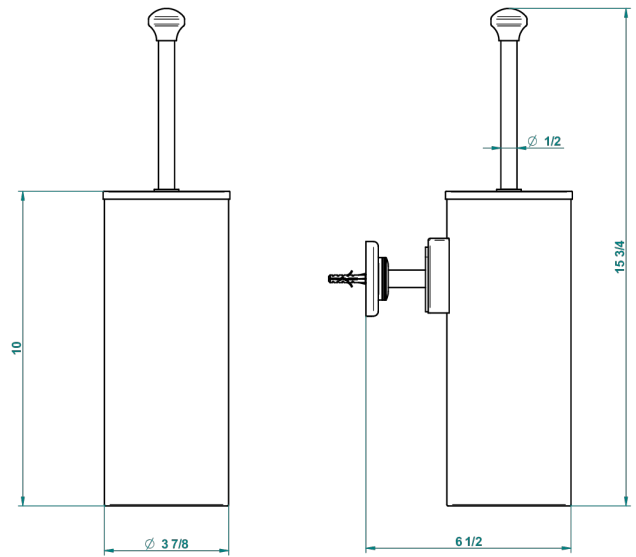

BEAUBOURG WITH LEVER HANDLES

G7B-4720C

Metal toilet brush holder with brush with cover wall mounted

56836

29/07/2015

CHARACTERISTIC

- Beaubourg with lever handles
- Metal toilet brush holder with brush with cover wall mounted

AVAILABLE FINITIONS

Black ceram - D30
Blush PVD - H62
Brass color PVD - H49
Brown bronze color PVD - F33
Chrome polished - A02
Chrome polished / gold polished - G02

Gold color PVD - H52
Gold mat - F07
Gold polished - F01
Graphite PVD - H64
Light coated bronze - D01
Matt Umber PVD - H67

Matt blush PVD - H60
Matt brass color PVD - H50
Matt brown bronze color PVD - F34
Matt chrome (American satin) - C02
Matt gold color PVD - H53
Matt graphite PVD - H65

Matt nickel (American satin) - C01
Matt nickel color PVD - H56
Natural smoked Brass - A13
Nickel antique / Sovereign - H28
Nickel color PVD - H55
Nickel polished - B01

Soft gold - F30
Soft matt gold - F31
Umber PVD - H66