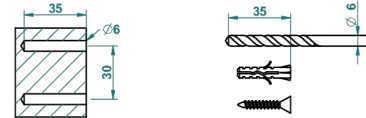

56836

29/07/2015

CHARACTERISTIC

- Beaubourg
- Metal toilet brush holder with brush with cover wall mounted

AVAILABLE FINITIONS

Black ceram - D30
Blush PVD - H62
Brass color PVD - H49
Brown bronze color PVD - F33
Chrome polished - A02
Chrome polished / gold polished - G02

Gold color PVD - H52
Gold mat - F07
Gold polished - F01
Graphite PVD - H64
Light coated bronze - D01
Matt Umber PVD - H67

Matt blush PVD - H60
Matt brass color PVD - H50
Matt brown bronze color PVD - F34
Matt chrome (American satin) - C02
Matt gold color PVD - H53
Matt graphite PVD - H65

Matt nickel (American satin) - C01
Matt nickel color PVD - H56
Natural smoked Brass - A13
Nickel antique / Sovereign - H28
Nickel color PVD - H55
Nickel polished - B01

Soft gold - F30
Soft matt gold - F31
Umber PVD - H66