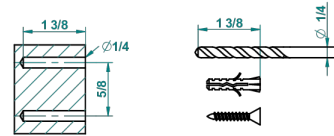

56836

29/07/2015

CHARACTERISTIC

- Beaubourg
- Metal toilet brush holder with brush with cover wall mounted

AVAILABLE FINITIONS

Black ceram - D30
Blush PVD - H62
Brass color PVD - H49
Brown bronze color PVD - F33
Chrome polished - A02
Chrome polished / gold polished - G02

Gold color PVD - H52
Gold mat - F07
Gold polished - F01
Graphite PVD - H64
Light coated bronze - D01
Matt Umber PVD - H67

Matt blush PVD - H60
Matt brass color PVD - H50
Matt brown bronze color PVD - F34
Matt chrome (American satin) - C02
Matt gold color PVD - H53
Matt graphite PVD - H65

Matt nickel (American satin) - C01
Matt nickel color PVD - H56
Natural smoked Brass - A13
Nickel antique / Sovereign - H28
Nickel color PVD - H55
Nickel polished - B01

Soft gold - F30
Soft matt gold - F31
Umber PVD - H66