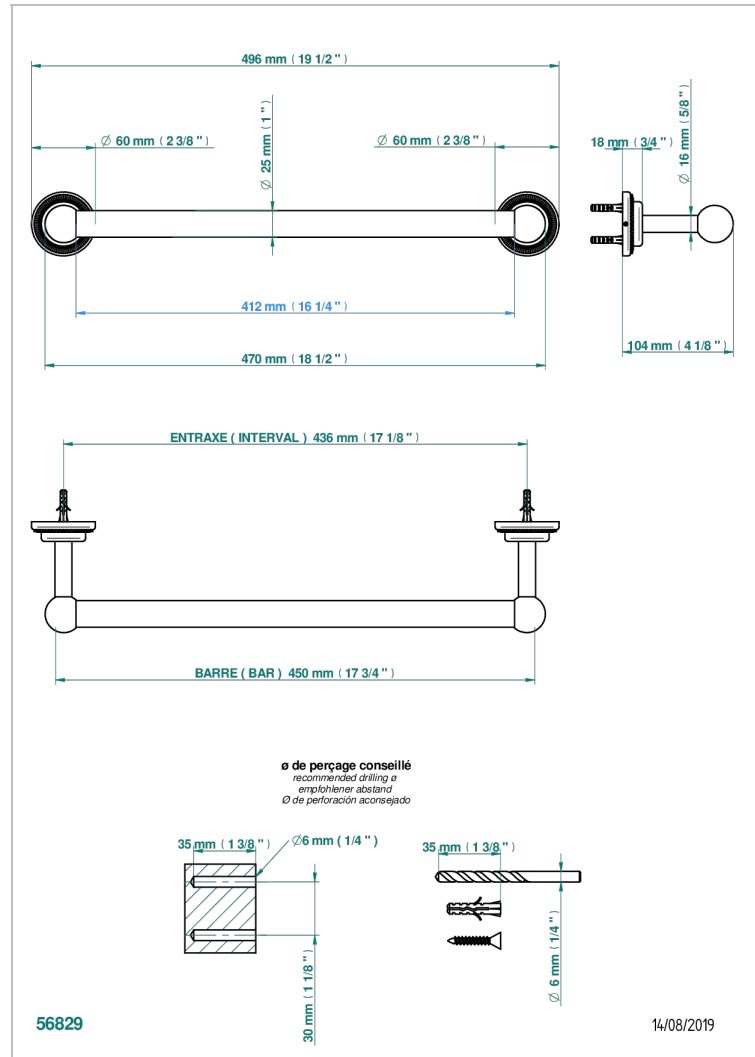

DIPLOMATE ROYALE

U4D-526/45

Towel bar, 18" long

CHARACTERISTIC

- Diplome Royale
- Towel bar, 18" long

AVAILABLE FINITIONS

Black ceram - D30
Blush PVD - H62
Brass color PVD - H49
Brown bronze color PVD - F33
Chrome polished - A02
Chrome polished / gold polished - G02